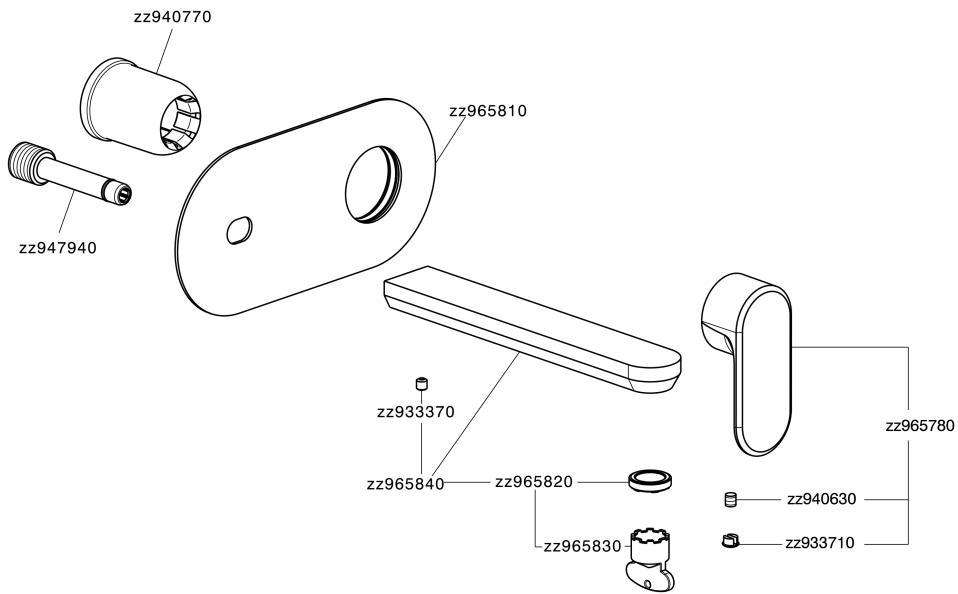

## Exposed part for single lever washbasin valve LEVITY\_LY005510

LY005510

<https://en.huberitalia.com/exposed-part-for-single-lever-washbasin-valve-levity-ly005510>

## Concealed single lever washbasin mixer Easy-Box CONCEALED\_ZB002450

ZB002450

<https://en.huberitalia.com/concealed-single-lever-washbasin-mixer-easy-box-concealed-zb002450>

2026-04-28