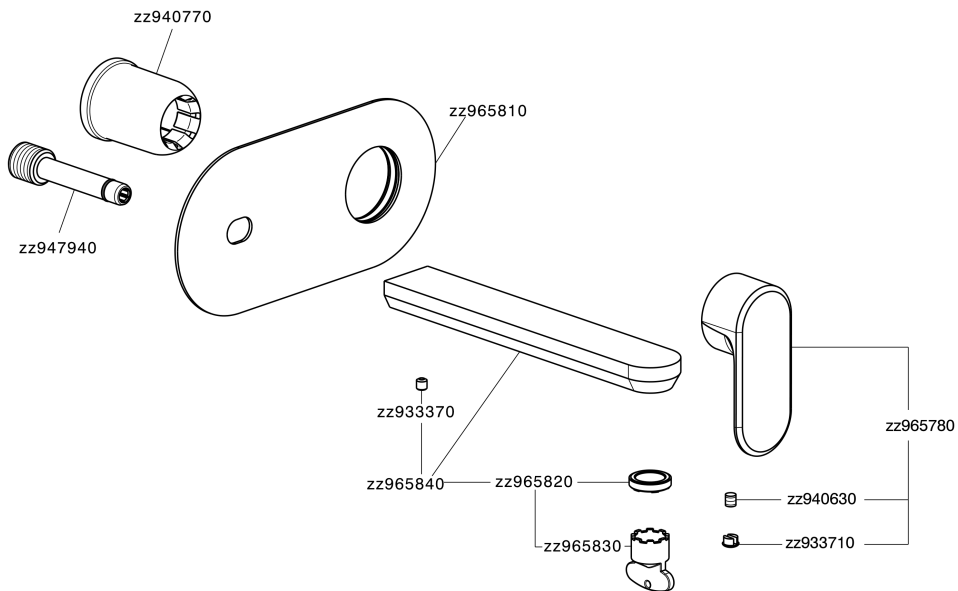

Exposed part for single lever washbasin valve LEVITY_LY005510

LY005510

<https://en.huberitalia.com/exposed-part-for-single-lever-washbasin-valve-levity-ly005510>

Concealed single lever washbasin mixer Easy-Box CONCEALED_ZB002450

ZB002450

<https://en.huberitalia.com/concealed-single-lever-washbasin-mixer-easy-box-concealed-zb002450>

2026-04-08