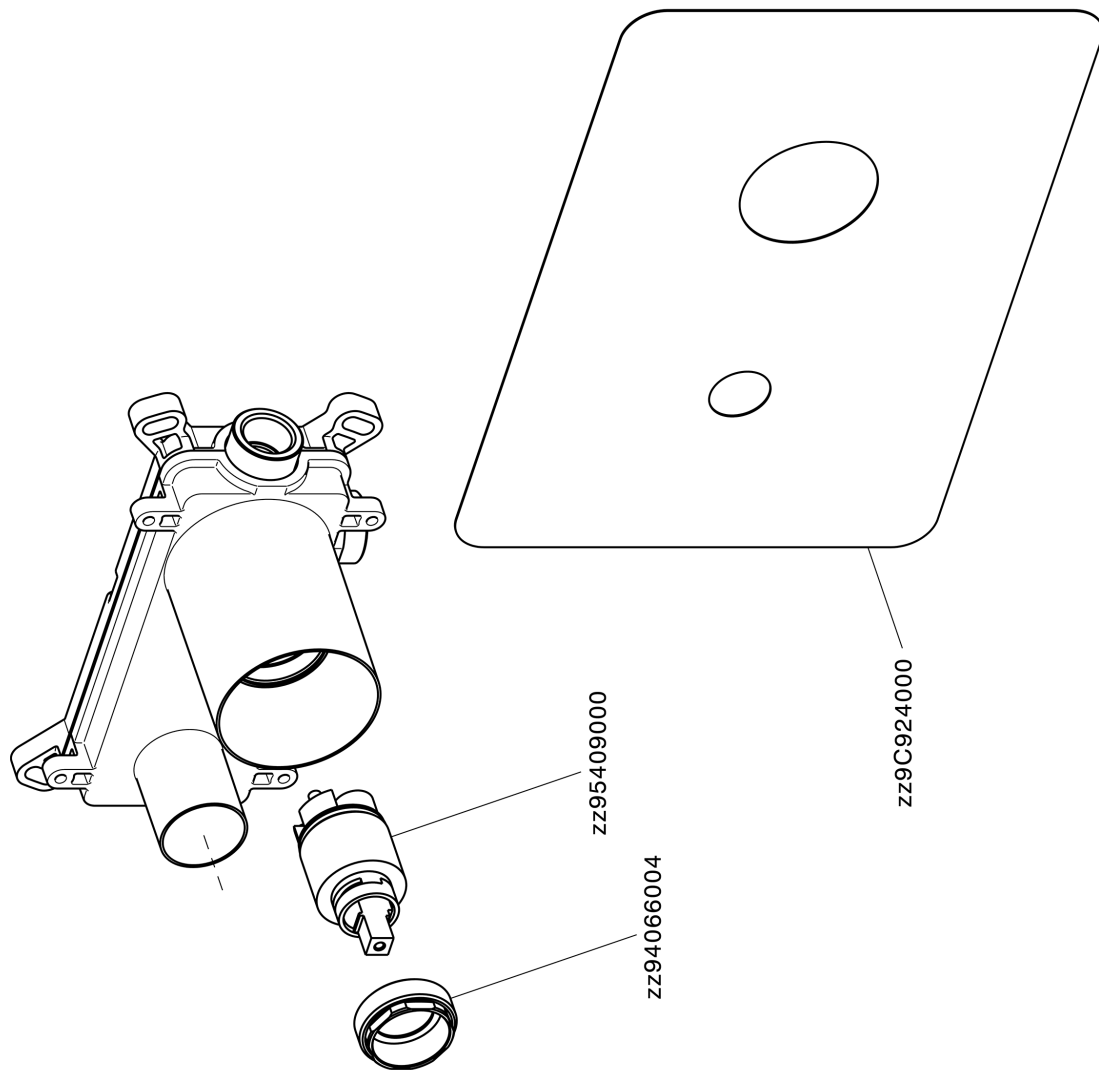

Exposed part for single lever washbasin valve LEVITY_LY005510

LY005510

<https://en.huberitalia.com/exposed-part-for-single-lever-washbasin-valve-levity-ly005510>

Concealed single lever washbasin mixer Easy-Box CONCEALED_ZB002450

ZB002450

<https://en.huberitalia.com/concealed-single-lever-washbasin-mixer-easy-box-concealed-zb002450>

2026-04-08