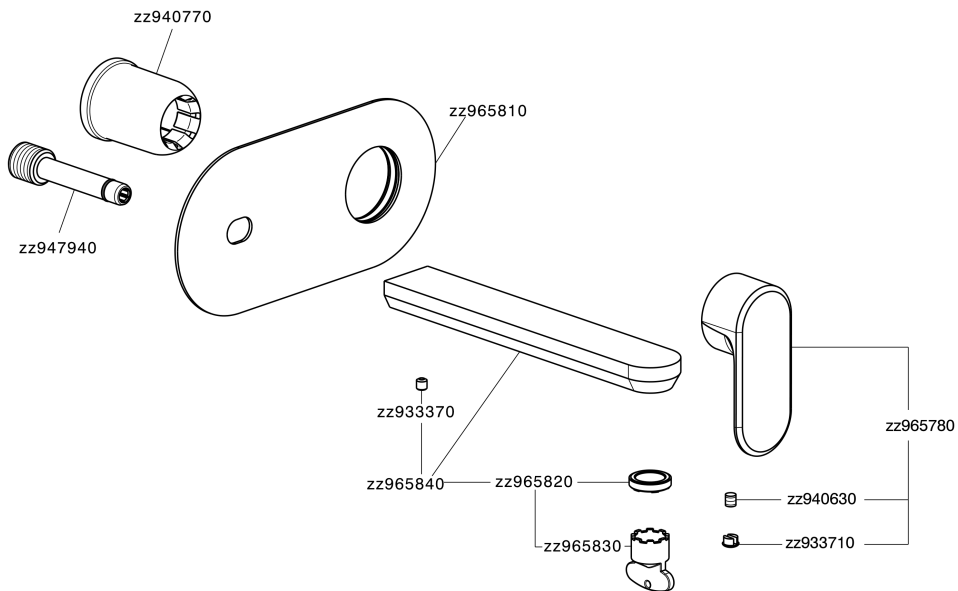

## Exposed part for single lever washbasin valve LEVITY\_LY005510

LY005510

<https://en.huberitalia.com/exposed-part-for-single-lever-washbasin-valve-levity-ly005510>

## Concealed single lever washbasin mixer Easy-Box CONCEALED\_ZB002450

ZB002450

<https://en.huberitalia.com/concealed-single-lever-washbasin-mixer-easy-box-concealed-zb002450>

2026-04-06