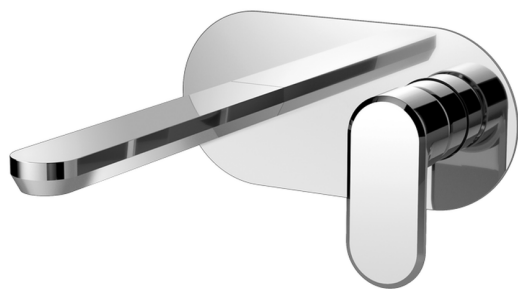

## Exposed part for single lever washbasin valve LEVITY\_LY005510

MODEL **LY005510**

Exposed part for single lever washbasin valve, without concealed part, spout L.200 mm, for item Easy-Box ZB002450 and art. ZB025510

## Exposed part for single lever washbasin valve LEVITY\_LY005510

LY005510

<https://en.huberitalia.com/exposed-part-for-single-lever-washbasin-valve-levity-ly005510>

## Concealed single lever washbasin mixer Easy-Box CONCEALED\_ZB002450

MODEL **ZB002450**

Concealed single lever washbasin mixer  
Easy-Box, with protection guard box, without trim kit

AVAILABLE FINISHINGS

### DeviaStop

The Huber Devia Stop technology allows to adjust the water flow and to direct it to the selected output point (overhead soaker, hand shower, etc).

2026-06-13