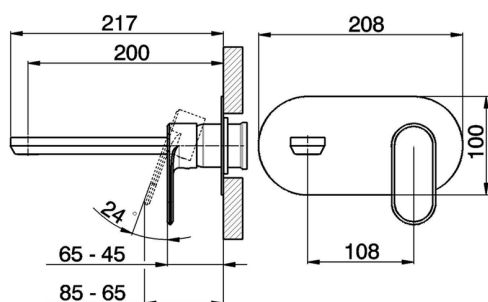

CHARACTERISTICS

Installation **Concealed**
Required concealed parts **ZB002450**