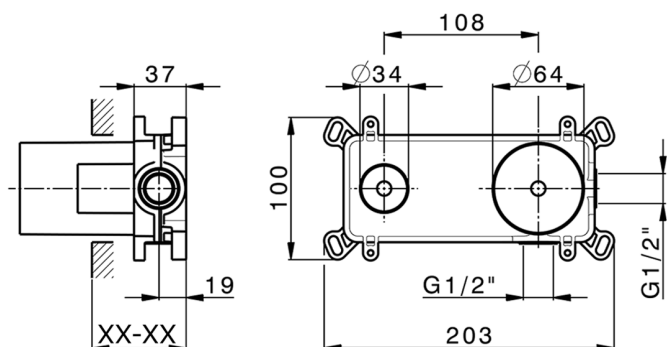

Exposed part for single lever washbasin valve LEVITY_LY005510

MODEL **LY005510**

Exposed part for single lever washbasin valve, without concealed part, spout L.200 mm, for item Easy-Box ZB002450 and art. ZB025510

MODEL **ZB002450**

Concealed single lever washbasin mixer
Easy-Box, with protection guard box, without trim kit

AVAILABLE FINISHINGS

CHARACTERISTICS

Installation	Concealed
Cartridge Spare Parts	ZZ95409000
35 mm Cartridge	
Concealed	1

Piastra/Plate/Plaque/Platte/Placa

2-3mm: XX 56-76

10mm: XX 48-68

DeviaStop

The Huber Devia Stop technology allows to adjust the water flow and to direct it to the selected output point (overhead soaker, hand shower, etc).