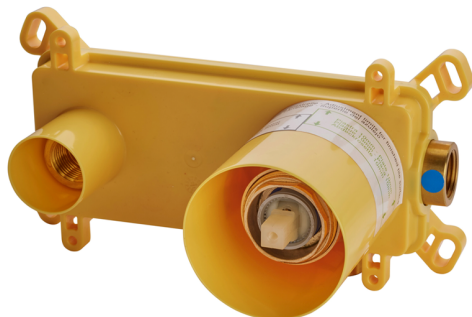

Exposed part for single lever washbasin valve LEVITY_LY005510

MODEL **LY005510**

Exposed part for single lever washbasin valve, without concealed part, spout L.200 mm, for item Easy-Box ZB002450 and art. ZB025510

Exposed part for single lever washbasin valve LEVITY_LY005510

LY005510

<https://en.huberitalia.com/exposed-part-for-single-lever-washbasin-valve-levity-ly005510>

Concealed single lever washbasin mixer Easy-Box CONCEALED_ZB002450

MODEL **ZB002450**

Concealed single lever washbasin mixer
Easy-Box, with protection guard box, without trim kit

AVAILABLE FINISHINGS

CHARACTERISTICS

Installation	Concealed
Cartridge Spare Parts	ZZ95409000
35 mm Cartridge	
Concealed	1

Piastra/Plate/Plaque/Platte/Placa

2-3mm: XX 56-76

10mm: XX 48-68

DeviaStop

The Huber Devia Stop technology allows to adjust the water flow and to direct it to the selected output point (overhead soaker, hand shower, etc).