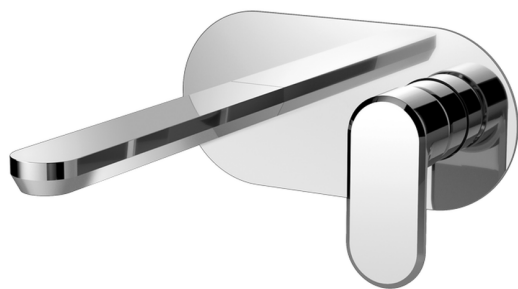

Exposed part for single lever washbasin valve LEVITY_LY005510

MODEL **LY005510**

Exposed part for single lever washbasin valve, without concealed part, spout L.200 mm, for item Easy-Box ZB002450 and art. ZB025510

AVAILABLE FINISHINGS

-  **21** 21 Chrome
-  **2B** 2B Polished Nickel
-  **2F** 2F Brushed Nickel
-  **40** 40 Matt Black
-  **4Q** 4Q Matt White

CHARACTERISTICS

Installation **Concealed**
 Required concealed parts **ZB002450**

Exposed part for single lever washbasin valve LEVITY_LY005510

LY005510

<https://en.huberitalia.com/exposed-part-for-single-lever-washbasin-valve-levity-ly005510>

Concealed single lever washbasin mixer Easy-Box CONCEALED_ZB002450

MODEL **ZB002450**

Concealed single lever washbasin mixer
Easy-Box, with protection guard box, without trim kit

AVAILABLE FINISHINGS

CHARACTERISTICS

Installation	Concealed
Cartridge Spare Parts	ZZ95409000
35 mm Cartridge	
Concealed	1