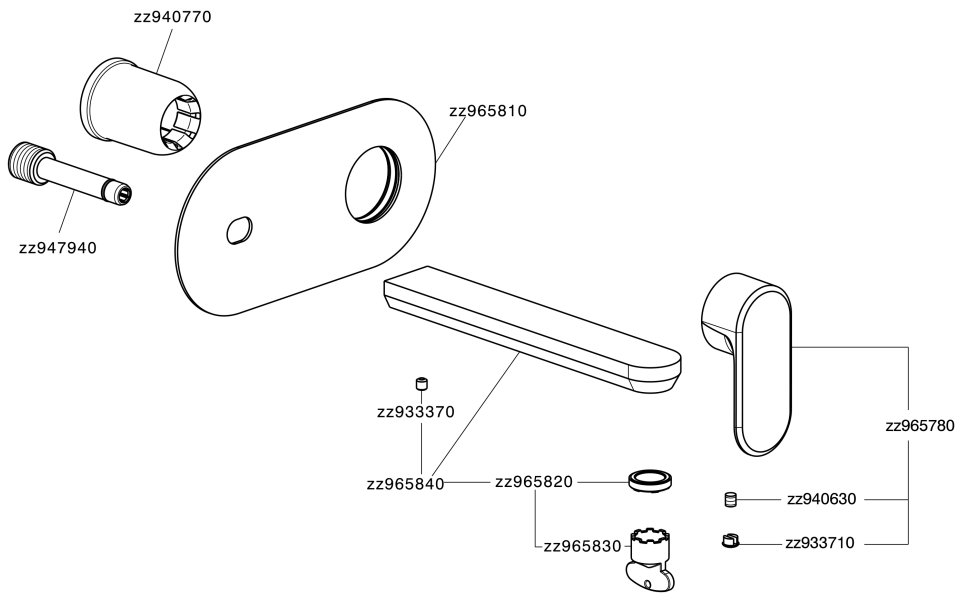

Exposed part for single lever washbasin valve LEVITY_LY005510

MODEL **LY005510**

Exposed part for single lever washbasin valve, without concealed part, spout L.200 mm, for item Easy-Box ZB002450 and art. ZB025510

Exposed part for single lever washbasin valve LEVITY_LY005510

LY005510

<https://en.huberitalia.com/exposed-part-for-single-lever-washbasin-valve-levity-ly005510>

Concealed single lever washbasin mixer Easy-Box CONCEALED_ZB002450

MODEL **ZB002450**

Concealed single lever washbasin mixer
Easy-Box, with protection guard box, without trim kit

AVAILABLE FINISHINGS

CHARACTERISTICS

Installation	Concealed
Cartridge Spare Parts	ZZ95409000
35 mm Cartridge	
Concealed	1

Piastra/Plate/Plaque/Platte/Placa

2-3mm: XX 56-76

10mm: XX 48-68

DeviaStop

The Huber Devia Stop technology allows to adjust the water flow and to direct it to the selected output point (overhead soaker, hand shower, etc).