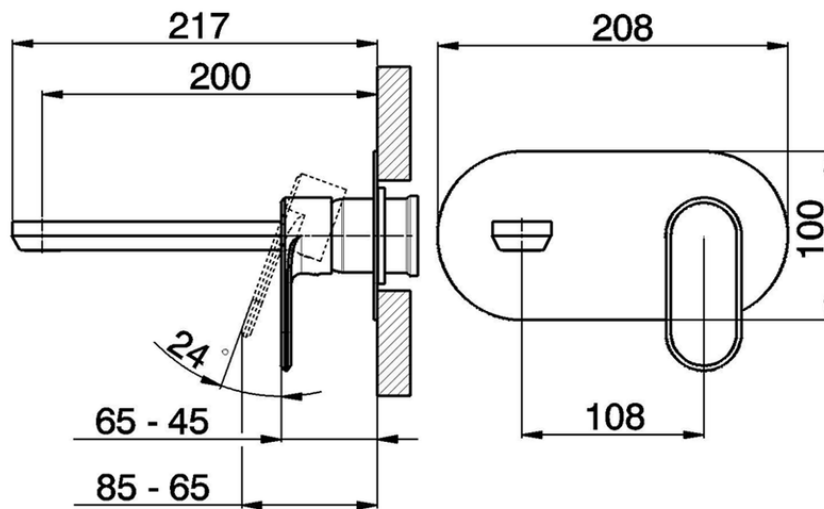

Exposed part for single lever washbasin valve LEVITY\_LY005510

LY005510

<https://en.huberitalia.com/exposed-part-for-single-lever-washbasin-valve-levity-ly005510>

Piastra/Plate/Plaque/Platte/Placa

2-3mm: XX 56-76

10mm: XX 48-68