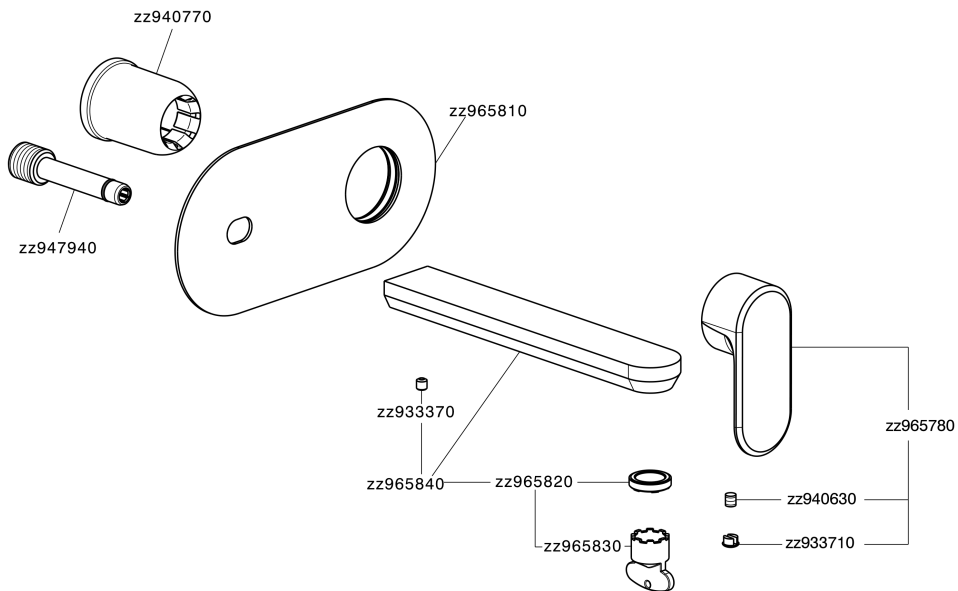

Exposed part for single lever washbasin valve LEVITY_LY005510

LY005510

<https://en.huberitalia.com/exposed-part-for-single-lever-washbasin-valve-levity-ly005510>

Concealed single lever washbasin mixer Easy-Box CONCEALED_ZB002450

ZB002450

<https://en.huberitalia.com/concealed-single-lever-washbasin-mixer-easy-box-concealed-zb002450>

2026-04-28