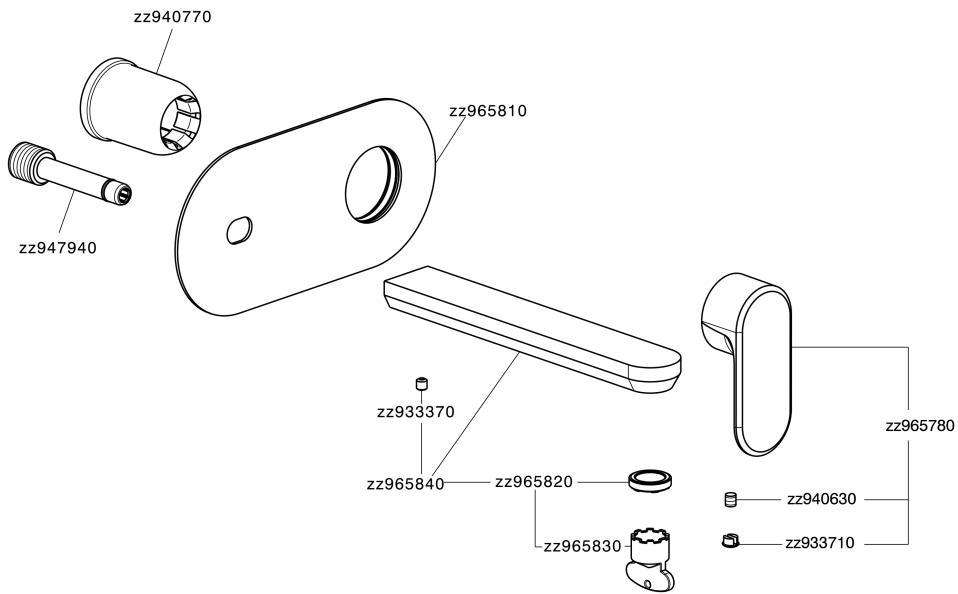

Exposed part for single lever washbasin valve LEVITY_LY005510

LY005510

<https://en.huberitalia.com/exposed-part-for-single-lever-washbasin-valve-levity-ly005510>

Concealed single lever washbasin mixer Easy-Box CONCEALED_ZB002450

ZB002450

<https://en.huberitalia.com/concealed-single-lever-washbasin-mixer-easy-box-concealed-zb002450>

2026-04-05