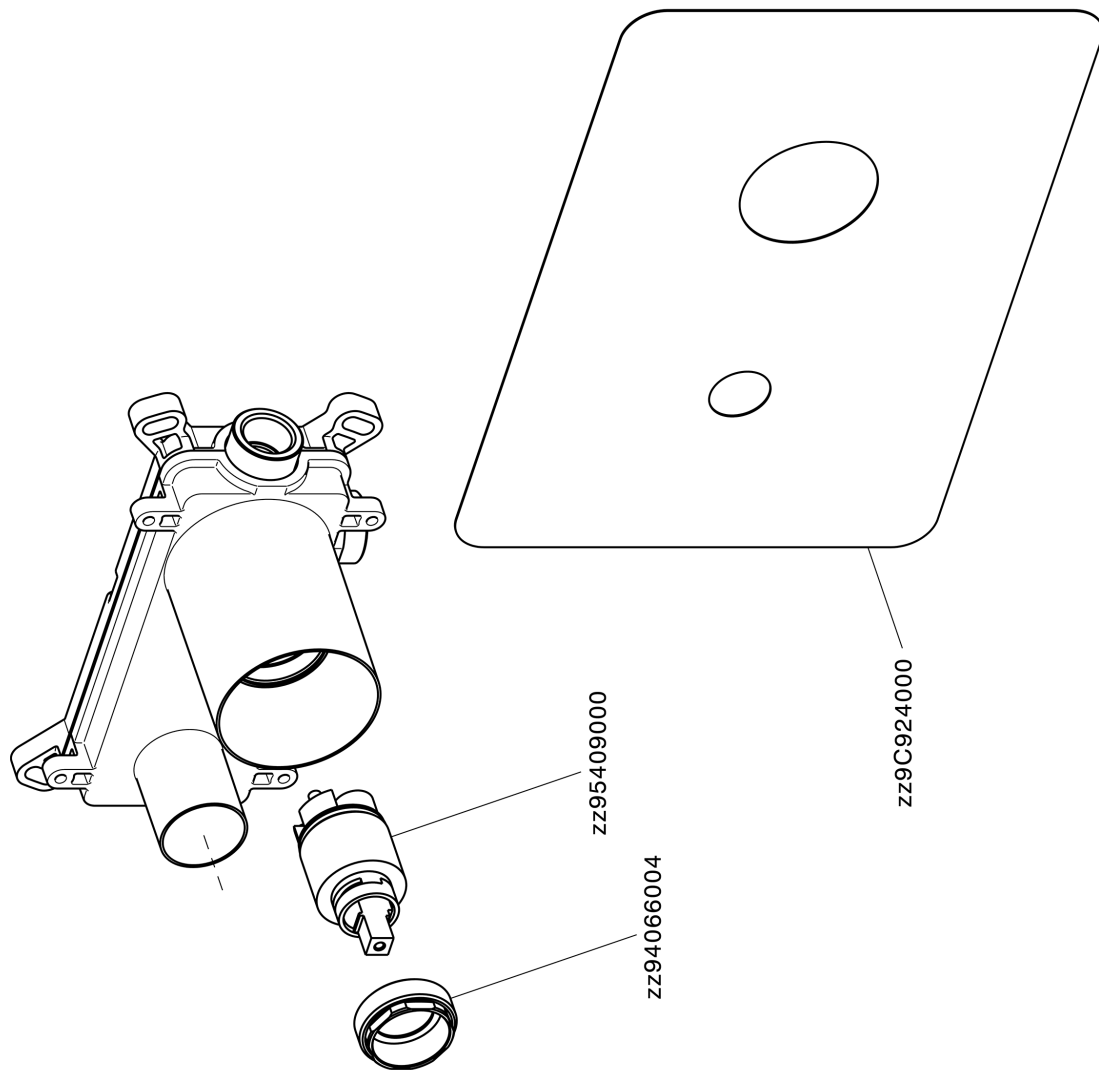

Exposed part for single lever washbasin valve LEVITY_LY005510

LY005510

<https://en.huberitalia.com/exposed-part-for-single-lever-washbasin-valve-levity-ly005510>

Concealed single lever washbasin mixer Easy-Box CONCEALED_ZB002450

ZB002450

<https://en.huberitalia.com/concealed-single-lever-washbasin-mixer-easy-box-concealed-zb002450>

2026-07-01