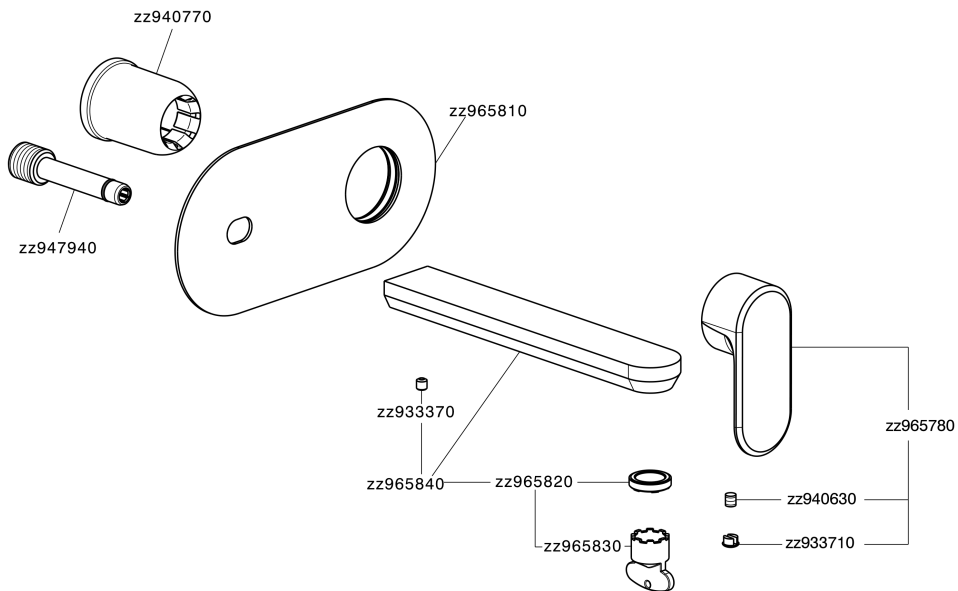

Exposed part for single lever washbasin valve LEVITY_LY005510

LY005510

<https://en.huberitalia.com/exposed-part-for-single-lever-washbasin-valve-levity-ly005510>

Concealed single lever washbasin mixer Easy-Box CONCEALED_ZB002450

ZB002450

<https://en.huberitalia.com/concealed-single-lever-washbasin-mixer-easy-box-concealed-zb002450>

2026-07-01