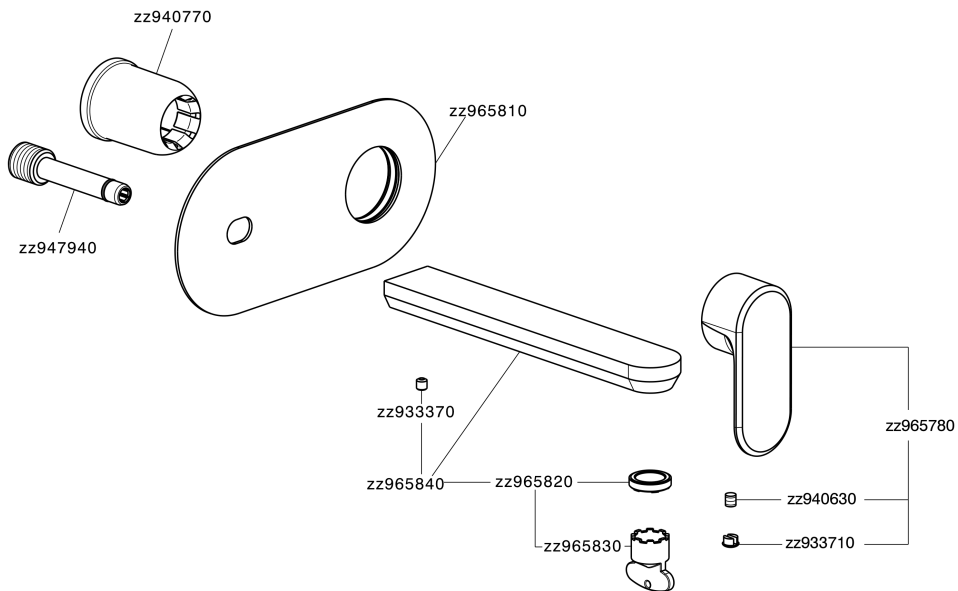

Exposed part for single lever washbasin valve LEVITY_LY005510

LY005510

<https://en.huberitalia.com/exposed-part-for-single-lever-washbasin-valve-levity-ly005510>

Concealed single lever washbasin mixer Easy-Box CONCEALED_ZB002450

ZB002450

<https://en.huberitalia.com/concealed-single-lever-washbasin-mixer-easy-box-concealed-zb002450>

2026-06-09