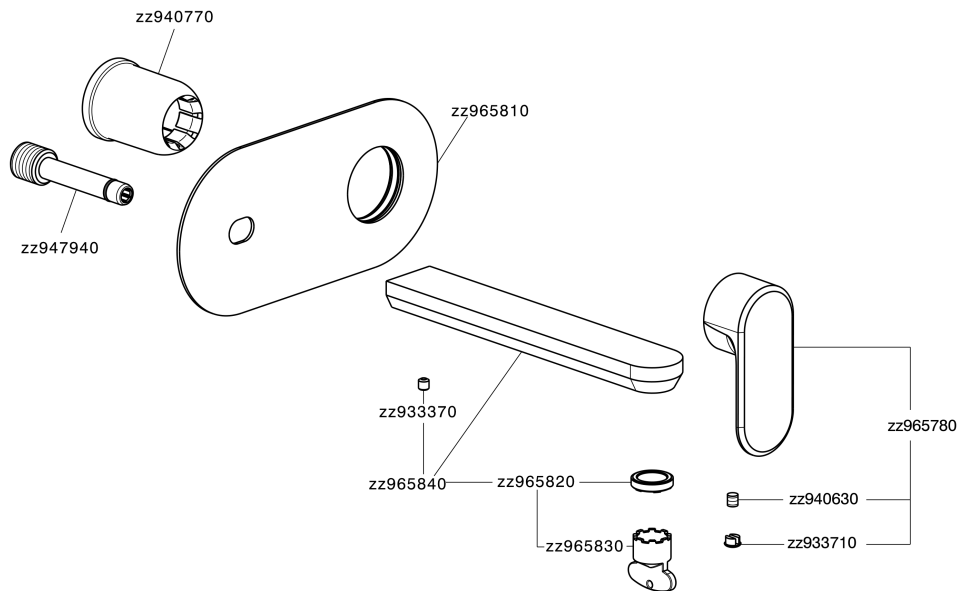

## Exposed part for single lever washbasin valve LEVITY\_LY005510

LY005510

<https://en.huberitalia.com/exposed-part-for-single-lever-washbasin-valve-levity-ly005510>

## Concealed single lever washbasin mixer Easy-Box CONCEALED\_ZB002450

ZB002450

<https://en.huberitalia.com/concealed-single-lever-washbasin-mixer-easy-box-concealed-zb002450>

2026-05-19