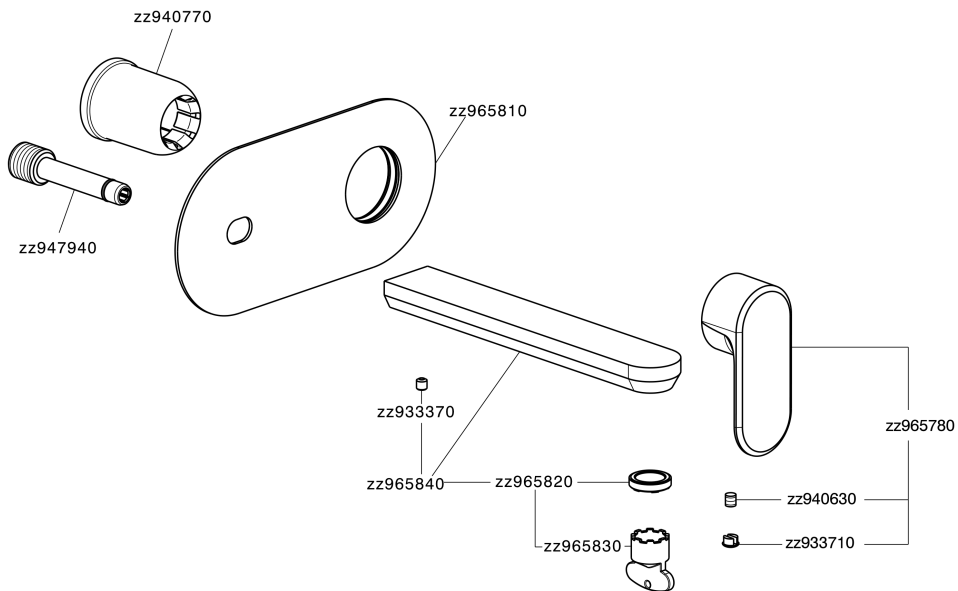

Exposed part for single lever washbasin valve LEVITY_LY005510

MODEL **LY005510**

Exposed part for single lever washbasin valve, without concealed part, spout L.200 mm, for item Easy-Box ZB002450 and art. ZB025510

Exposed part for single lever washbasin valve LEVITY_LY005510

LY005510

<https://en.huberitalia.com/exposed-part-for-single-lever-washbasin-valve-levity-ly005510>

Concealed single lever washbasin mixer Easy-Box CONCEALED_ZB002450

MODEL **ZB002450**

Concealed single lever washbasin mixer
Easy-Box, with protection guard box, without trim kit

AVAILABLE FINISHINGS

CHARACTERISTICS

Installation	Concealed
Cartridge Spare Parts	ZZ95409000
35 mm Cartridge	
Concealed	1

Piastra/Plate/Plaque/Platte/Placa

2-3mm: XX 56-76

10mm: XX 48-68

DeviaStop

The Huber Devia Stop technology allows to adjust the water flow and to direct it to the selected output point (overhead soaker, hand shower, etc).