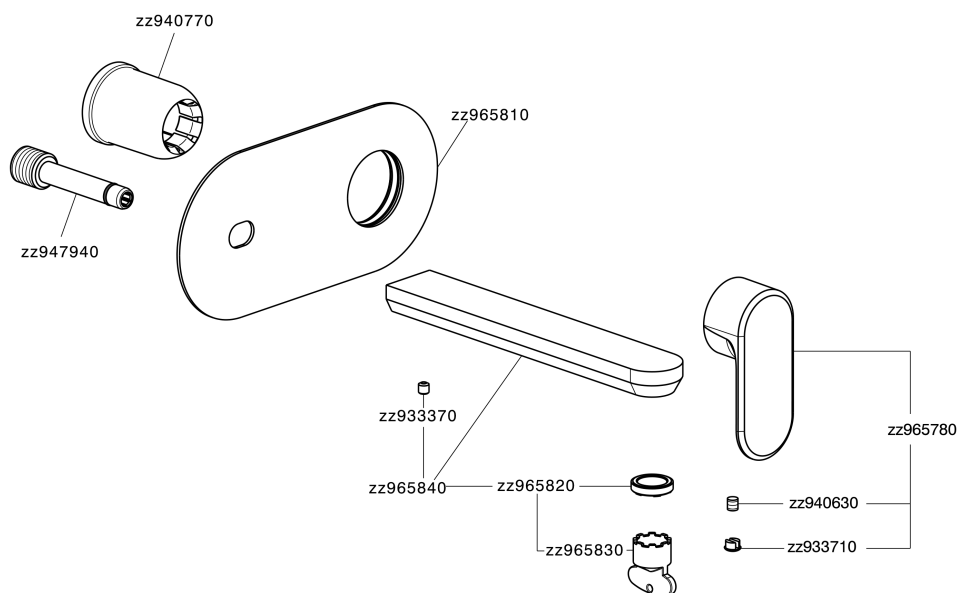

Exposed part for single lever washbasin valve LEVITY_LY005510

MODEL **LY005510**

Exposed part for single lever washbasin valve, without concealed part, spout L.200 mm, for item Easy-Box ZB002450 and art. ZB025510

Exposed part for single lever washbasin valve LEVITY_LY005510

LY005510

<https://en.huberitalia.com/exposed-part-for-single-lever-washbasin-valve-levity-ly005510>

Concealed single lever washbasin mixer Easy-Box CONCEALED_ZB002450

MODEL **ZB002450**

Concealed single lever washbasin mixer
Easy-Box, with protection guard box, without trim kit

AVAILABLE FINISHINGS

CHARACTERISTICS

Installation	Concealed
Cartridge Spare Parts	ZZ95409000
35 mm Cartridge	
Concealed	1

Piastra/Plate/Plaque/Platte/Placa

2-3mm: XX 56-76

10mm: XX 48-68

DeviaStop

The Huber Devia Stop technology allows to adjust the water flow and to direct it to the selected output point (overhead soaker, hand shower, etc).