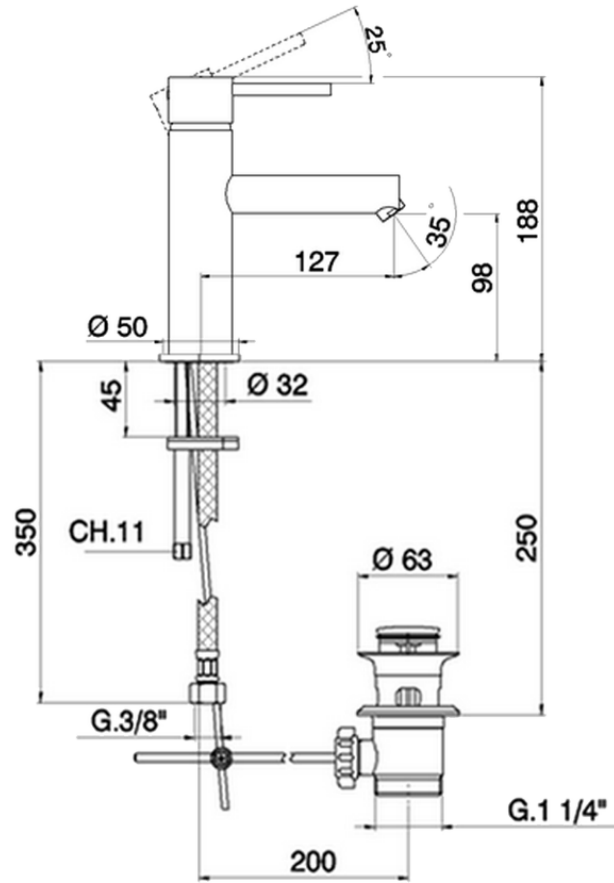

Single lever 'large' bidet mixer TRATTO EVO_TV000590

TV000590

<https://en.huberitalia.com/single-lever-large-bidet-mixer-tratto-evo-tv000590>

2026-06-13