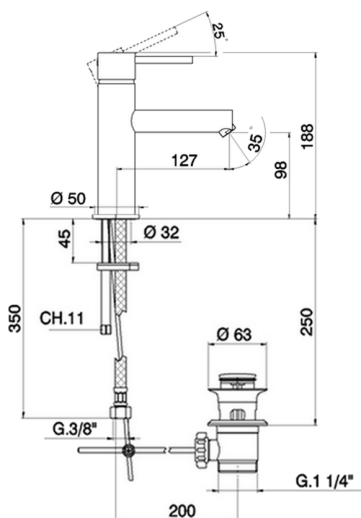

Single lever 'large' bidet mixer TRATTO EVO_TV000590

MODEL **TV000590**

Single lever 'large' bidet mixer, with automatic 1"1/4 automatic pop-up waste, G.3/8" stainless steel flexible hose

AVAILABLE FINISHINGS

CHARACTERISTICS

Cartridge Spare Parts **ZZ95435000**

35 mm Cartridge

EcoStop

EcoStop feature limits water flow to approximately 50% of maximum output with one point of resistance on setting. Push slightly past the middle stop only when full water output is required. This will save water up to 50%.