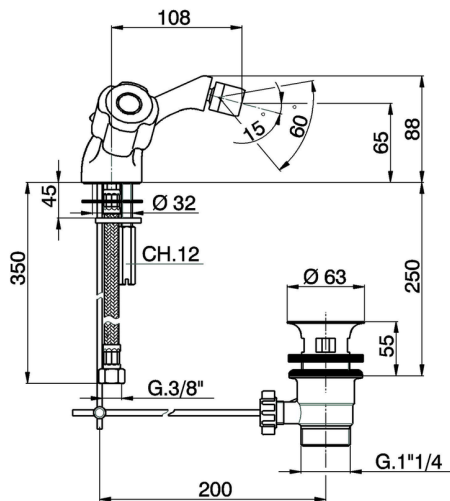

## Bidet mixer EVA\_EV000558

MODEL **EV000558**

Bidet mixer, with 1"1/4 automatic pop-up waste, G.3/8" stainless steel flexible hoses, without handles

AVAILABLE FINISHINGS

CHARACTERISTICS

2024-11-15