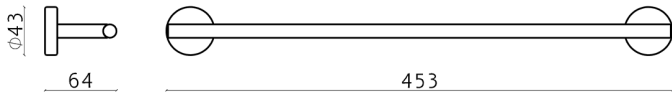

## Towel holder LYNOX\_LX090105

MODEL **LX090105**

Towel holder, Inox AISI 304

AVAILABLE FINISHINGS

**D1** D1 Brushed Inox

CHARACTERISTICS

2024-11-15