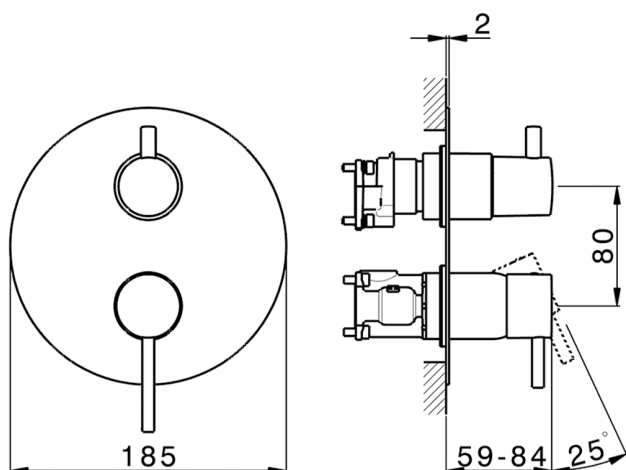

Exposed part for Single Lever One Box Valve NUOVA KIRUNA_K20BM030

MODEL **K20BM030**

Exposed part for Single Lever One Box Valve, with 2-3 outlet diverter, Minimum depth of installation: 67 mm, without concealed part, for items ZB00B030-ZB00B031

AVAILABLE FINISHINGS

-  **21** 21 Chrome
-  **26** 26 Old Copper
-  **2F** 2F Brushed Nickel
-  **2W** 2W Brushed Gold
-  **40** 40 Matt Black
-  **4Q** 4Q Matt White

CHARACTERISTICS

Cartridge Spare Parts **ZZ97179000**

35 mm Cartridge

Installation **Concealed**

Required concealed parts **ZB00B031**

ZB00B030

One Box Universal Concealed Part ONE BOX_ZB00B031

MODEL **ZB00B031**

One Box Universal Concealed Part, for 1 or 2 or 3 outlet thermostatic or single lever, without trim kit, with noise reducers, with sealing gasket