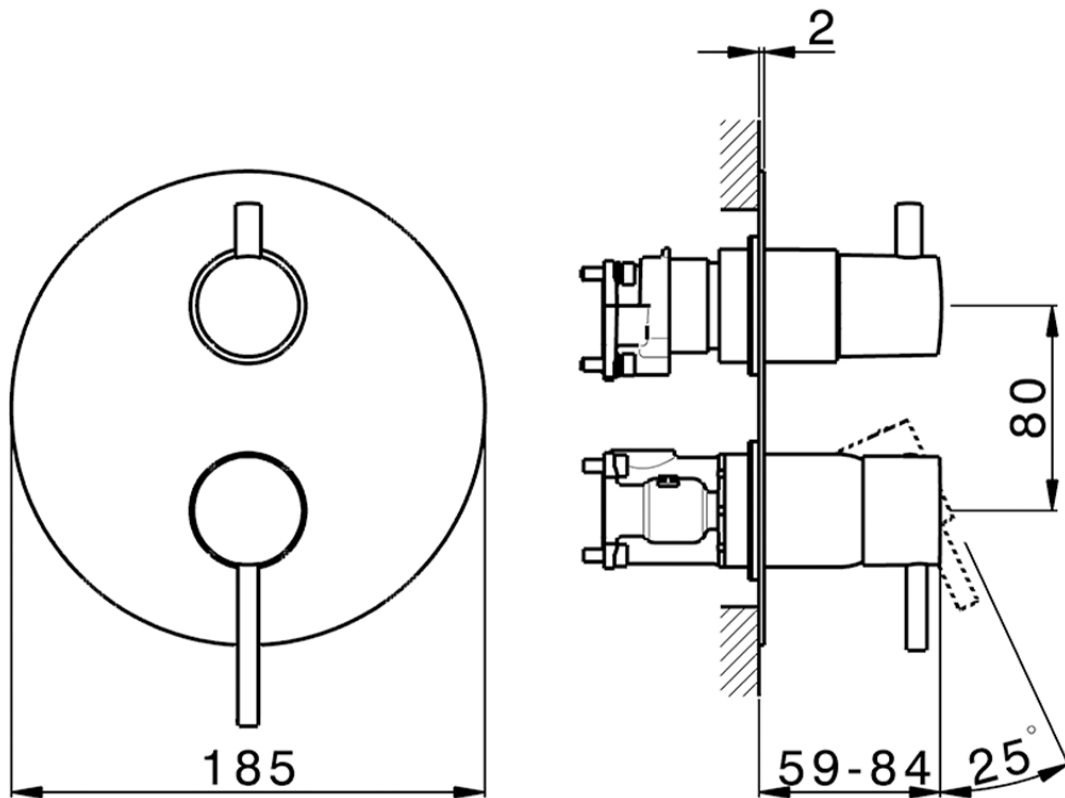

## Exposed part for Single Lever One Box Valve NUOVA KIRUNA\_K20BM030

K20BM030

<https://en.huberitalia.com/exposed-part-for-single-lever-one-box-valve-nuova-kiruna-k20bm030>

ZB00B031

<https://en.huberitalia.com/one-box-universal-concealed-part-one-box-zb00b031>