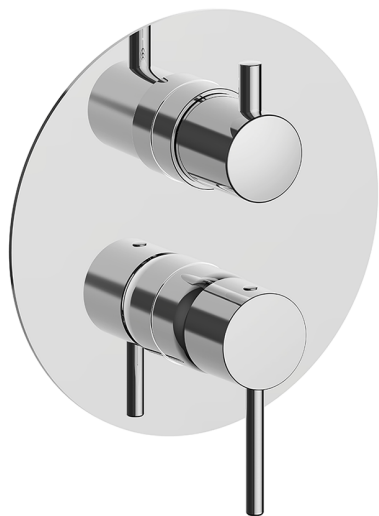

Exposed part for Single Lever One Box Valve NUOVA KIRUNA_K20BM030

MODEL **K20BM030**

Exposed part for Single Lever One Box Valve, with 2-3 outlet diverter, Minimum depth of installation: 67 mm, without concealed part, for items ZB00B030-ZB00B031

AVAILABLE FINISHINGS

-  **21** 21 Chrome
-  **26** 26 Old Copper
-  **2F** 2F Brushed Nickel
-  **2W** 2W Brushed Gold
-  **40** 40 Matt Black
-  **4Q** 4Q Matt White

CHARACTERISTICS

Cartridge Spare Parts **ZZ97179000**

35 mm Cartridge

Installation **Concealed**

Required concealed parts **ZB00B031**

ZB00B030

One Box Universal Concealed Part ONE BOX_ZB00B031

MODEL **ZB00B031**

One Box Universal Concealed Part, for 1 or 2 or 3 outlet thermostatic or single lever, without trim kit, with noise reducers, with sealing gasket

One Box Universal Concealed Part ONE BOX_ZB00B030

MODEL **ZB00B030**

One Box Universal Concealed Part, for 1 or 2 or 3 outlet thermostatic or single lever, without trim kit, without noise reducers, with sealing gasket