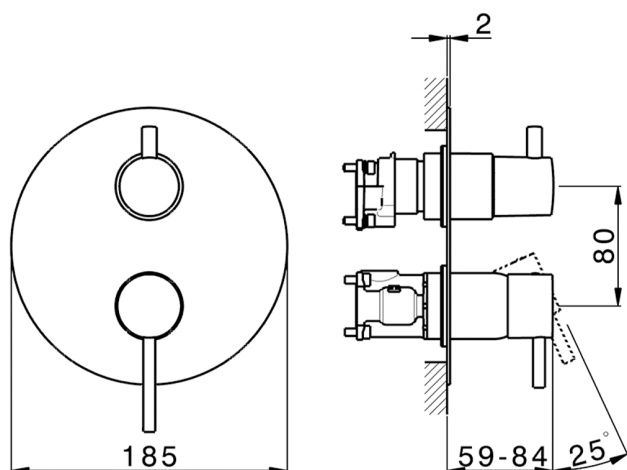

Exposed part for Single Lever One Box Valve NUOVA KIRUNA_K20BM030

MODEL **K20BM030**

Exposed part for Single Lever One Box Valve, with 2-3 outlet diverter, Minimum depth of installation: 67 mm, without concealed part, for items ZB00B030-ZB00B031

35 mm Cartridge

Installation **Concealed**

Required concealed parts **ZB00B031**

ZB00B030

One Box Universal Concealed Part ONE BOX_ZB00B031

MODEL **ZB00B031**

One Box Universal Concealed Part, for 1 or 2 or 3 outlet thermostatic or single lever, without trim kit, with noise reducers, with sealing gasket