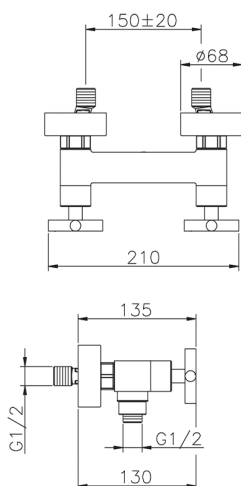

Shower mixer SUITE_SU000440

MODEL **SU000440**

Shower mixer, without shower set, 1/2" M flexible connection

AVAILABLE FINISHINGS

- **21** 21 Chrome
- **40** 40 Matt Black
- **2F** 2F Brushed Nickel
- **2W** 2W Brushed Gold

CHARACTERISTICS

2024-11-15