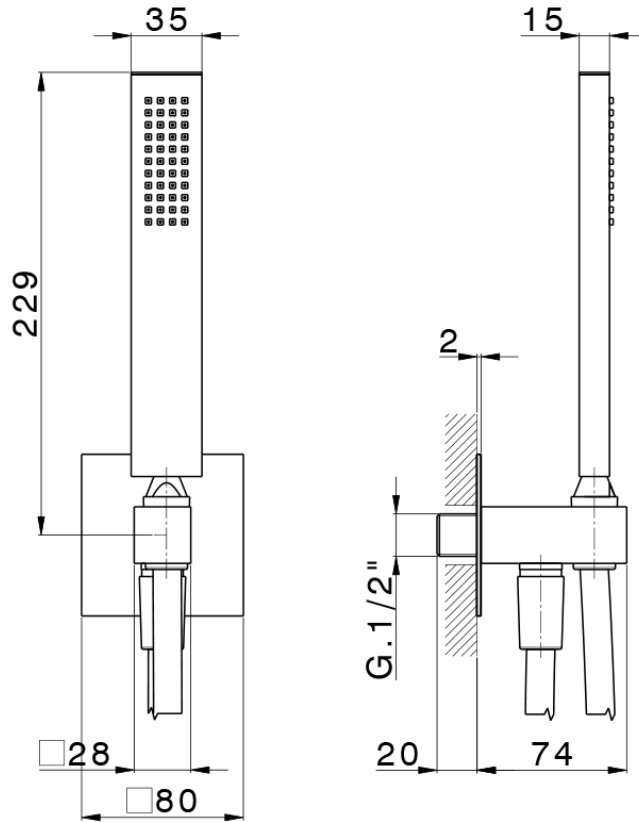

Shower set with wall elbow PUSH&SHOWER_SS0G5120

SS0G5120

<https://en.huberitalia.com/shower-set-with-wall-elbow-pushshower-ss0g5120>

2026-04-06