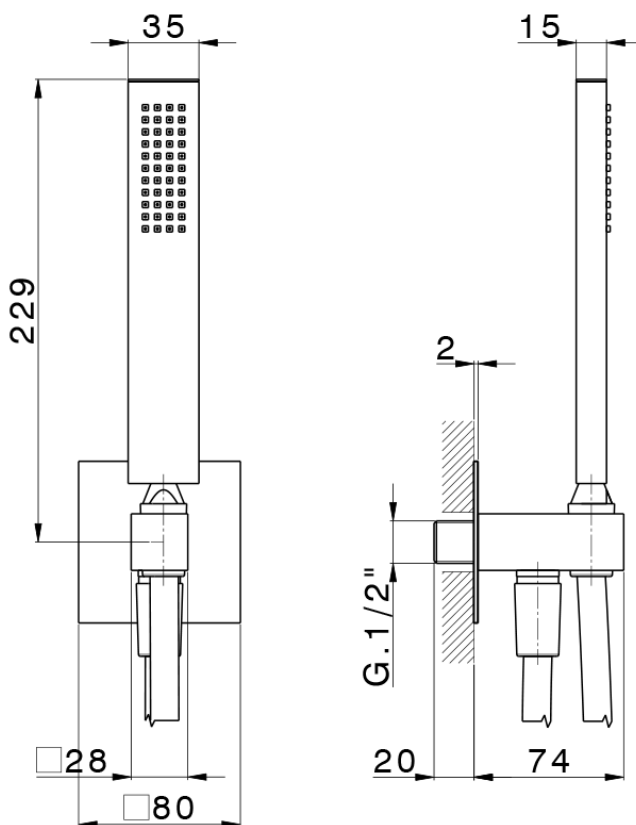

Shower set with wall elbow PUSH&SHOWER_SS0G5120

SS0G5120

<https://en.huberitalia.com/shower-set-with-wall-elbow-pushshower-ss0g5120>

2026-04-08