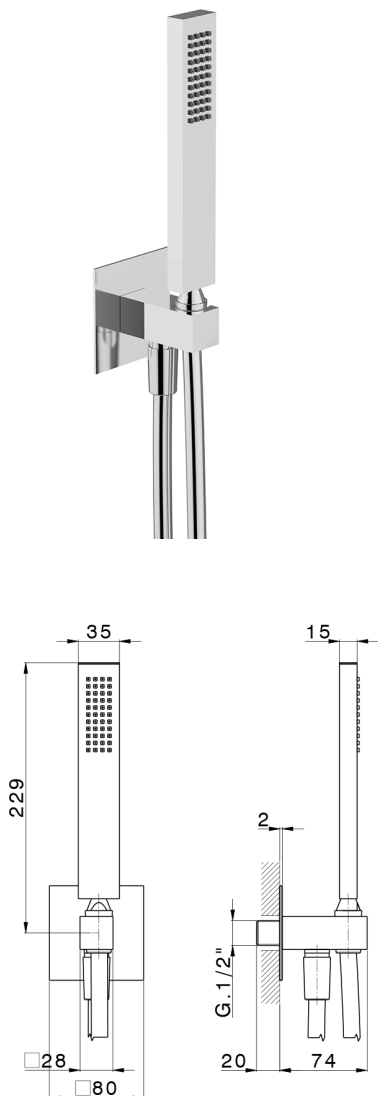

Shower set with wall elbow PUSH&SHOWER_SS0G5120

MODEL **SS0G5120**

Shower set with wall elbow, wall mounted handshower holder, 35x15mm Brass minimal one spray handshower, 80x80mm square plate, 150cm smooth SUPREME flexible hose

AVAILABLE FINISHINGS

-  **21** 21 Chrome
-  **24** 24 Gold
-  **26** 26 Old Copper
-  **2B** 2B Polished Nickel
-  **2F** 2F Brushed Nickel
-  **2W** 2W Brushed Gold
-  **3W** 3W Brushed Black Titanium
-  **5G** 5G Rose Gold
-  **40** 40 Matt Black