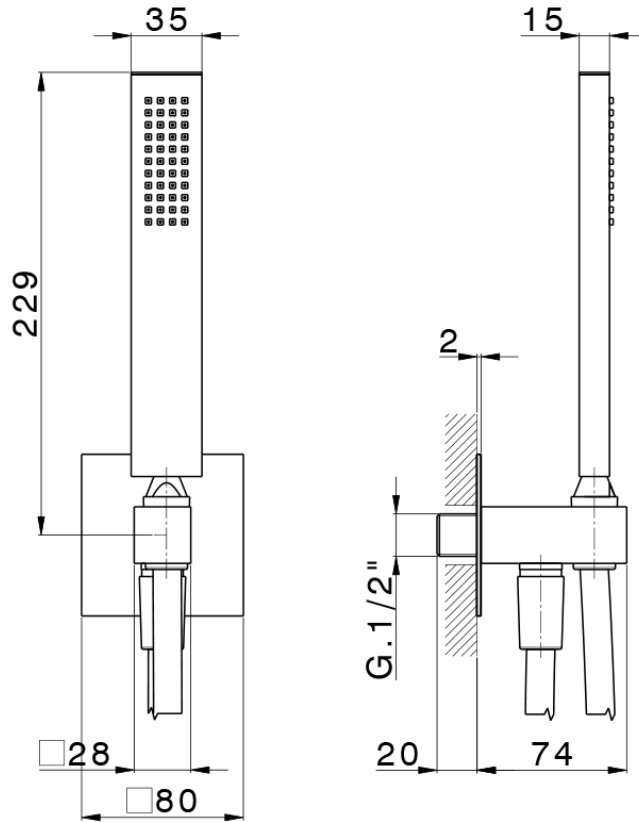

Shower set with wall elbow PUSH&SHOWER_SS0G5120

SS0G5120

<https://en.huberitalia.com/shower-set-with-wall-elbow-pushshower-ss0g5120>

2026-04-05