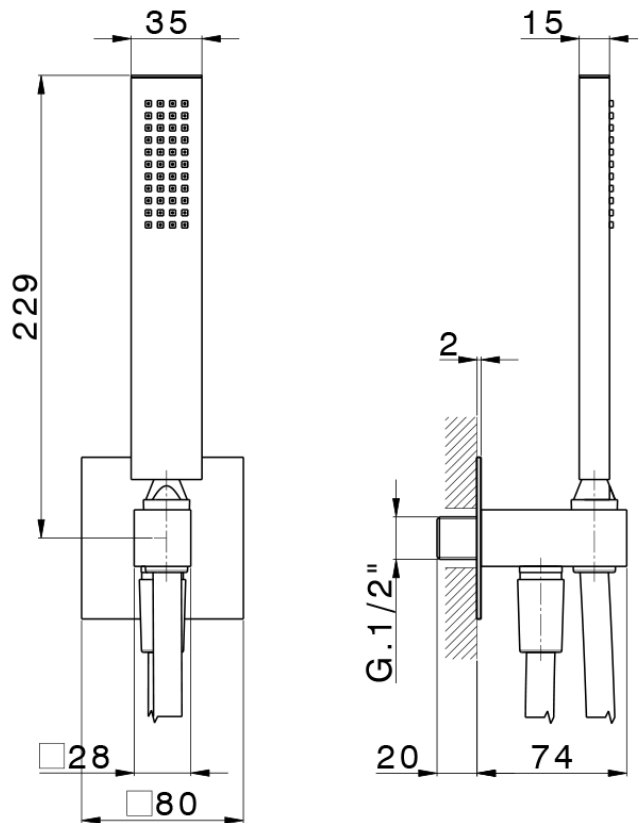

Shower set with wall elbow PUSH&SHOWER_SS0G5120

SS0G5120

<https://en.huberitalia.com/shower-set-with-wall-elbow-pushshower-ss0g5120>

2026-04-07