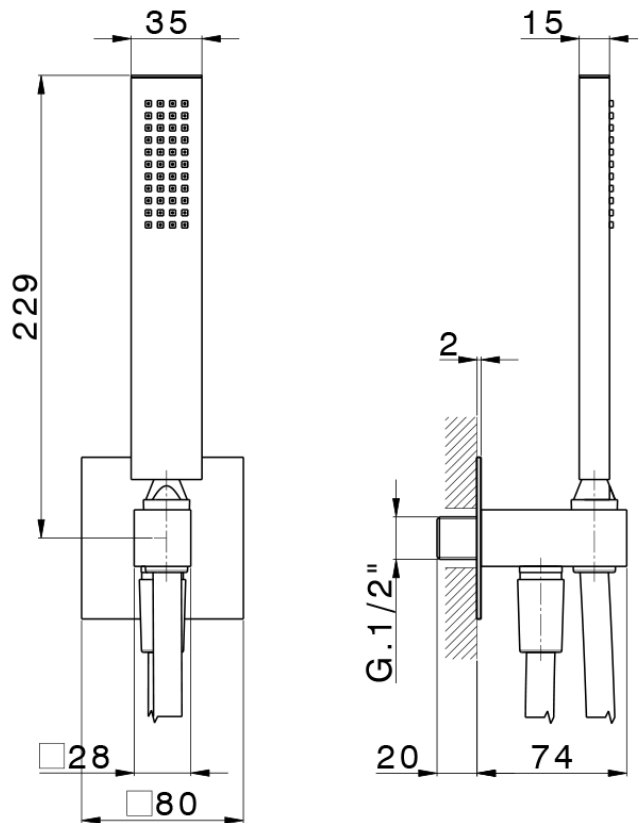

Shower set with wall elbow PUSH&SHOWER_SS0G5120

SS0G5120

<https://en.huberitalia.com/shower-set-with-wall-elbow-pushshower-ss0g5120>

2026-04-08