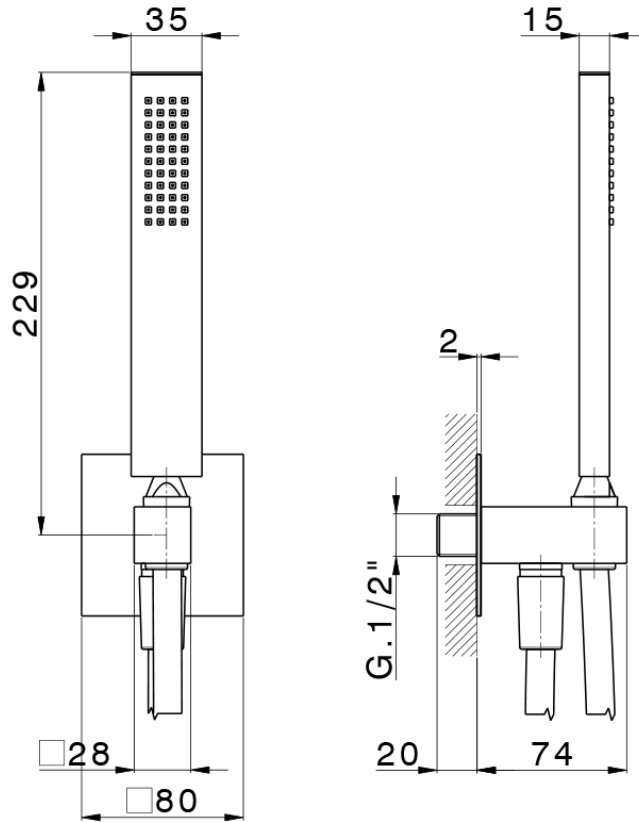

Shower set with wall elbow PUSH&SHOWER_SS0G5120

SS0G5120

<https://en.huberitalia.com/shower-set-with-wall-elbow-pushshower-ss0g5120>

2026-06-13