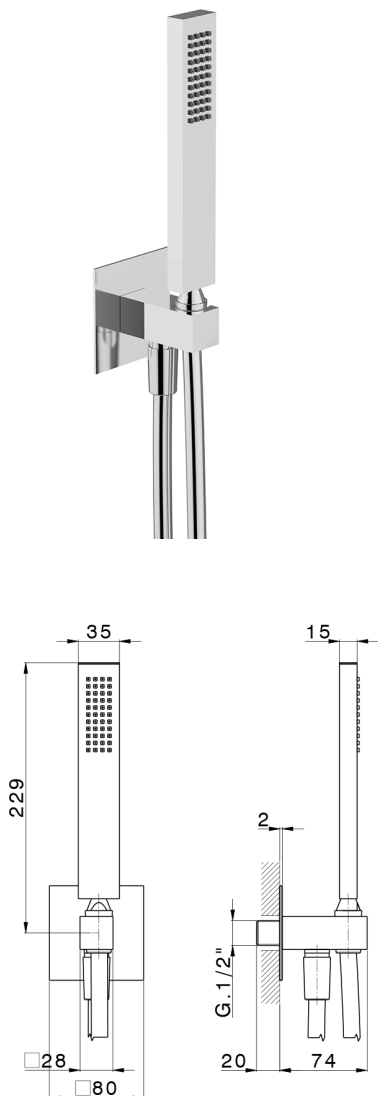

## Shower set with wall elbow PUSH&SHOWER\_SS0G5120

MODEL **SS0G5120**

Shower set with wall elbow, wall mounted handshower holder, 35x15mm Brass minimal one spray handshower, 80x80mm square plate, 150cm smooth SUPREME flexible hose

### AVAILABLE FINISHINGS

-  **21** 21 Chrome
-  **24** 24 Gold
-  **26** 26 Old Copper
-  **2B** 2B Polished Nickel
-  **2F** 2F Brushed Nickel
-  **2W** 2W Brushed Gold
-  **3W** 3W Brushed Black Titanium
-  **5G** 5G Rose Gold
-  **40** 40 Matt Black