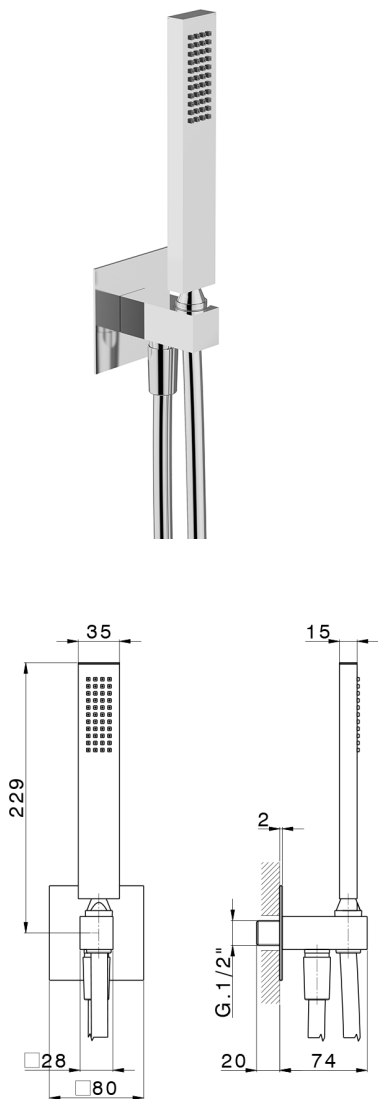

## Shower set with wall elbow PUSH&SHOWER\_SS0G5120

MODEL **SS0G5120**

Shower set with wall elbow, wall mounted handshower holder, 35x15mm Brass minimal one spray handshower, 80x80mm square plate, 150cm smooth SUPREME flexible hose

### AVAILABLE FINISHINGS

-  **21** 21 Chrome
-  **24** 24 Gold
-  **26** 26 Old Copper
-  **2B** 2B Polished Nickel
-  **2F** 2F Brushed Nickel
-  **2W** 2W Brushed Gold
-  **3W** 3W Brushed Black Titanium
-  **5G** 5G Rose Gold
-  **40** 40 Matt Black