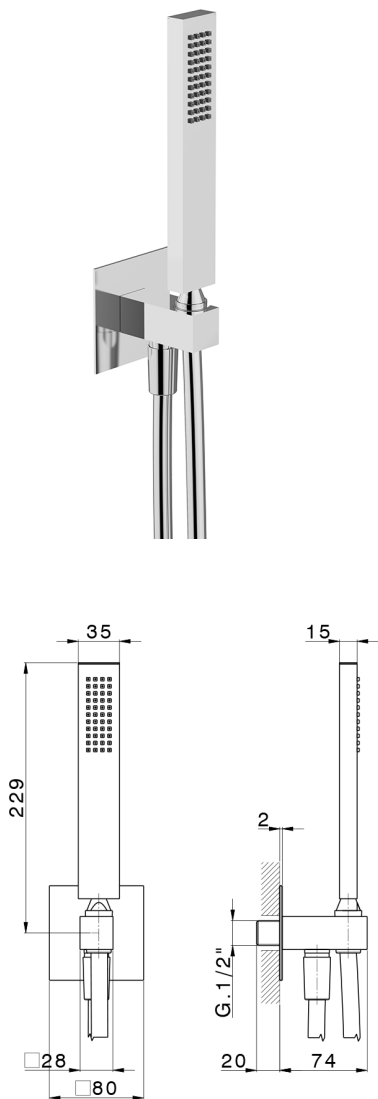

Shower set with wall elbow PUSH&SHOWER_SS0G5120

MODEL **SS0G5120**

Shower set with wall elbow, wall mounted handshower holder, 35x15mm Brass minimal one spray handshower, 80x80mm square plate, 150cm smooth SUPREME flexible hose

AVAILABLE FINISHINGS

-  **21** 21 Chrome
-  **24** 24 Gold
-  **26** 26 Old Copper
-  **2B** 2B Polished Nickel
-  **2F** 2F Brushed Nickel
-  **2W** 2W Brushed Gold
-  **3W** 3W Brushed Black Titanium
-  **5G** 5G Rose Gold
-  **40** 40 Matt Black