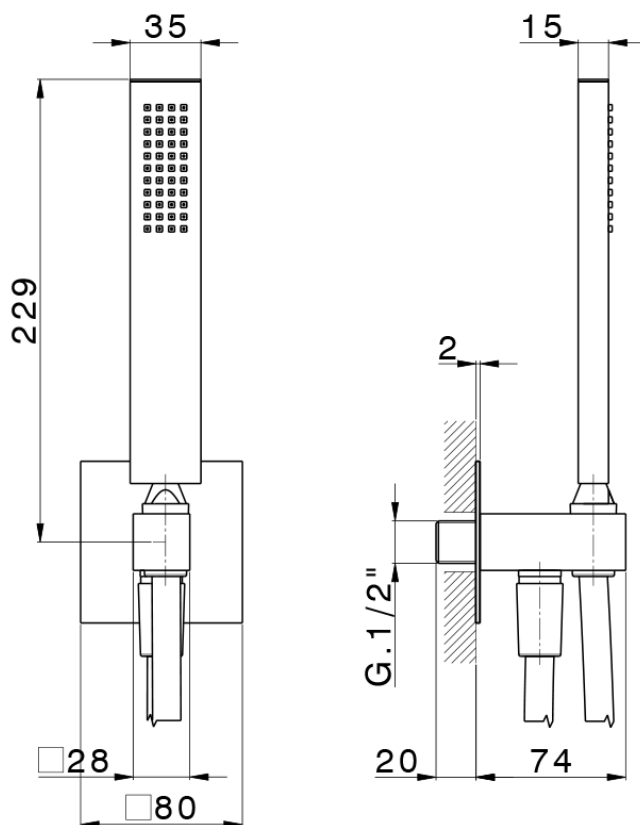

Shower set with wall elbow PUSH&SHOWER\_SS0G5120

SS0G5120

<https://en.huberitalia.com/shower-set-with-wall-elbow-pushshower-ss0g5120>

2026-06-13