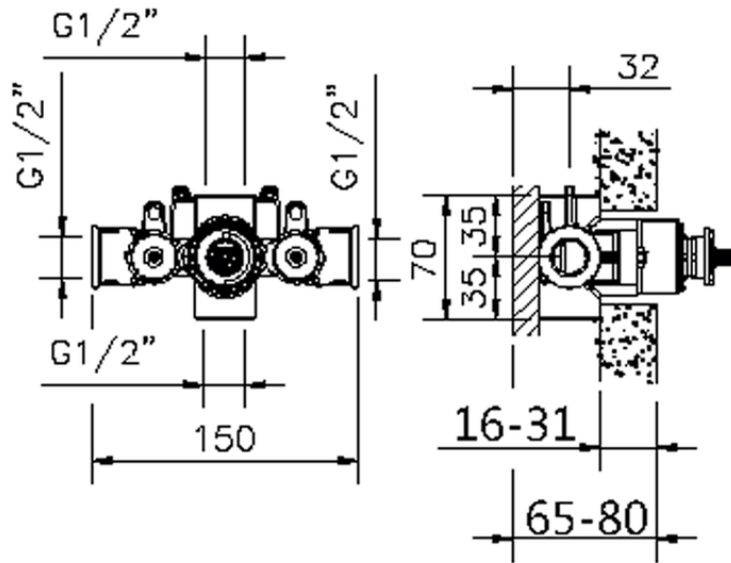

Exposed part for concealed thermo.shower valve VICTORIAN_VT007200

VT007200

<https://en.huberitalia.com/exposed-part-for-concealed-thermo-shower-valve-victorian-vt007200>

ZB007201

<https://en.huberitalia.com/1-2-concealed-thermostatic-shower-valve-concealed-zb007201>