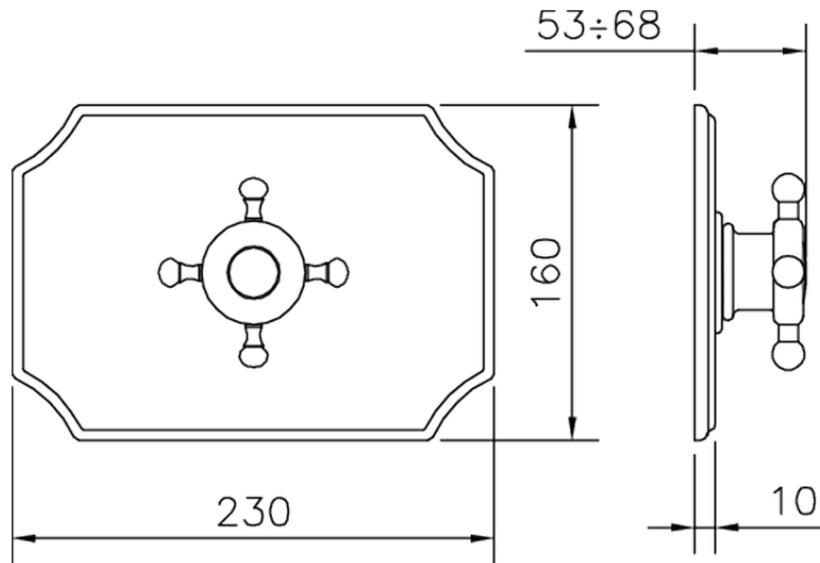

Exposed part for concealed thermo.shower valve VICTORIAN_VT007200

VT007200

<https://en.huberitalia.com/exposed-part-for-concealed-thermo-shower-valve-victorian-vt007200>

ZB007201

<https://en.huberitalia.com/1-2-concealed-thermostatic-shower-valve-concealed-zb007201>