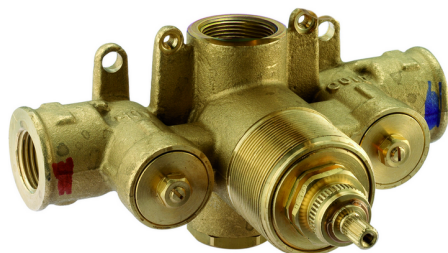

Exposed part for concealed thermo.shower valve VICTORIAN_VT007200

MODEL **VT007200**

Exposed part for concealed thermo.shower valve, without Stopvalve, without concealed part, for items ZB007201-ZB007221

AVAILABLE FINISHINGS

-  **21** 21 Chrome
-  **27** 27 Old Bronze
-  **2A** 2A Satin Brushed Nickel
-  **2G** 2G Antique Gold
-  **2W** 2W Brushed Gold

CHARACTERISTICS

Installation **Concealed**
 Required concealed parts **ZB007201**

Thermostatic

The Huber thermostatic is your personal water manager, helping you to handle, control and save water and energy.

1/2" Concealed thermostatic shower valve CONCEALED_ZB007201

MODEL **ZB007201**

1/2" Concealed thermostatic shower valve, without Stopvalve, without trim kit

AVAILABLE FINISHINGS

 **04** 04 Without finishing

CHARACTERISTICS

Installation	Concealed
Cartridge Spare Parts	24.04A.PP
8x20 Plus P Thermostatic Valve	
Concealed	1