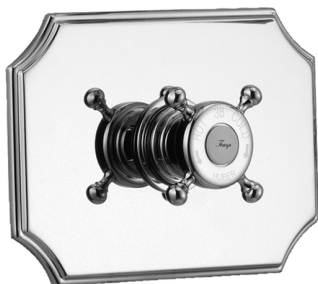

Exposed part for concealed thermo.shower valve VICTORIAN_VT007200

MODEL **VT007200**

Exposed part for concealed thermo.shower valve, without Stopvalve, without concealed part, for items ZB007201-ZB007221

AVAILABLE FINISHINGS

-  **21** 21 Chrome
-  **27** 27 Old Bronze
-  **2A** 2A Satin Brushed Nickel
-  **2G** 2G Antique Gold
-  **2W** 2W Brushed Gold

CHARACTERISTICS

Installation **Concealed**
 Required concealed parts **ZB007201**

Thermostatic

The Huber thermostatic is your personal water manager, helping you to handle, control and save water and energy.

1/2" Concealed thermostatic shower valve CONCEALED_ZB007201

MODEL **ZB007201**

1/2" Concealed thermostatic shower valve, without Stopvalve, without trim kit

AVAILABLE FINISHINGS

 **04** 04 Without finishing

CHARACTERISTICS

Installation	Concealed
Cartridge Spare Parts	24.04A.PP
8x20 Plus P Thermostatic Valve	
Concealed	1