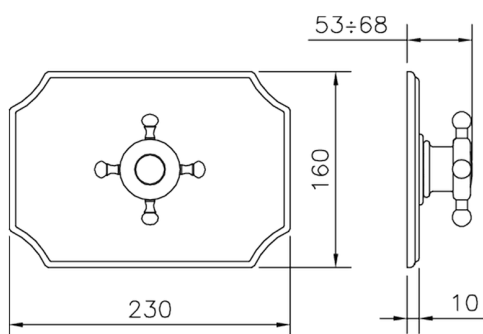

Exposed part for concealed thermo.shower valve VICTORIAN_VT007200

MODEL **VT007200**

Exposed part for concealed thermo.shower valve, without Stopvalve, without concealed part, for items ZB007201-ZB007221

AVAILABLE FINISHINGS

-  **21** 21 Chrome
-  **27** 27 Old Bronze
-  **2A** 2A Satin Brushed Nickel
-  **2G** 2G Antique Gold
-  **2W** 2W Brushed Gold

CHARACTERISTICS

Installation **Concealed**
 Required concealed parts **ZB007201**

1/2" Concealed thermostatic shower valve, without Stopvalve, without trim kit

AVAILABLE FINISHINGS

 **04** 04 Without finishing

CHARACTERISTICS

Installation	Concealed
Cartridge Spare Parts	24.04A.PP
8x20 Plus P Thermostatic Valve	
Concealed	1