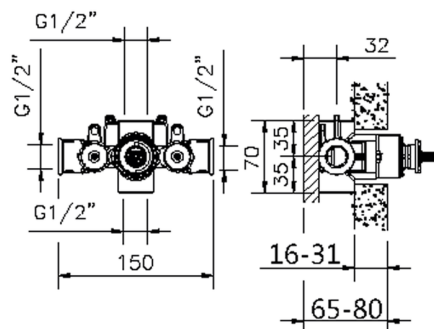

1/2" Concealed thermostatic shower valve, without Stopvalve, without trim kit

AVAILABLE FINISHINGS

 **04** 04 Without finishing

CHARACTERISTICS

Installation	Concealed
Cartridge Spare Parts	24.04A.PP
8x20 Plus P Thermostatic Valve	
Concealed	1