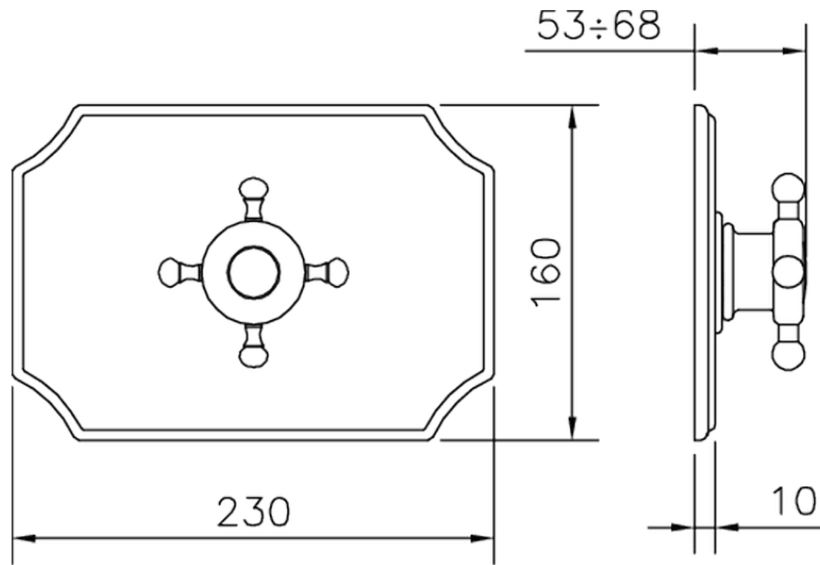

## Exposed part for concealed thermo.shower valve VICTORIAN\_VT007200

VT007200

<https://en.huberitalia.com/exposed-part-for-concealed-thermo-shower-valve-victorian-vt007200>

ZB007201

<https://en.huberitalia.com/1-2-concealed-thermostatic-shower-valve-concealed-zb007201>