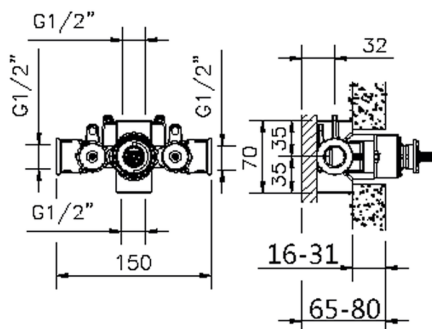

Exposed part for concealed thermo.shower valve VICTORIAN_VT007200

MODEL **VT007200**

Exposed part for concealed thermo.shower valve, without Stopvalve, without concealed part, for items ZB007201-ZB007221

1/2" Concealed thermostatic shower valve, without Stopvalve, without trim kit

AVAILABLE FINISHINGS

 **04** 04 Without finishing

CHARACTERISTICS

Installation	Concealed
Cartridge Spare Parts	24.04A.PP
8x20 Plus P Thermostatic Valve	
Concealed	1