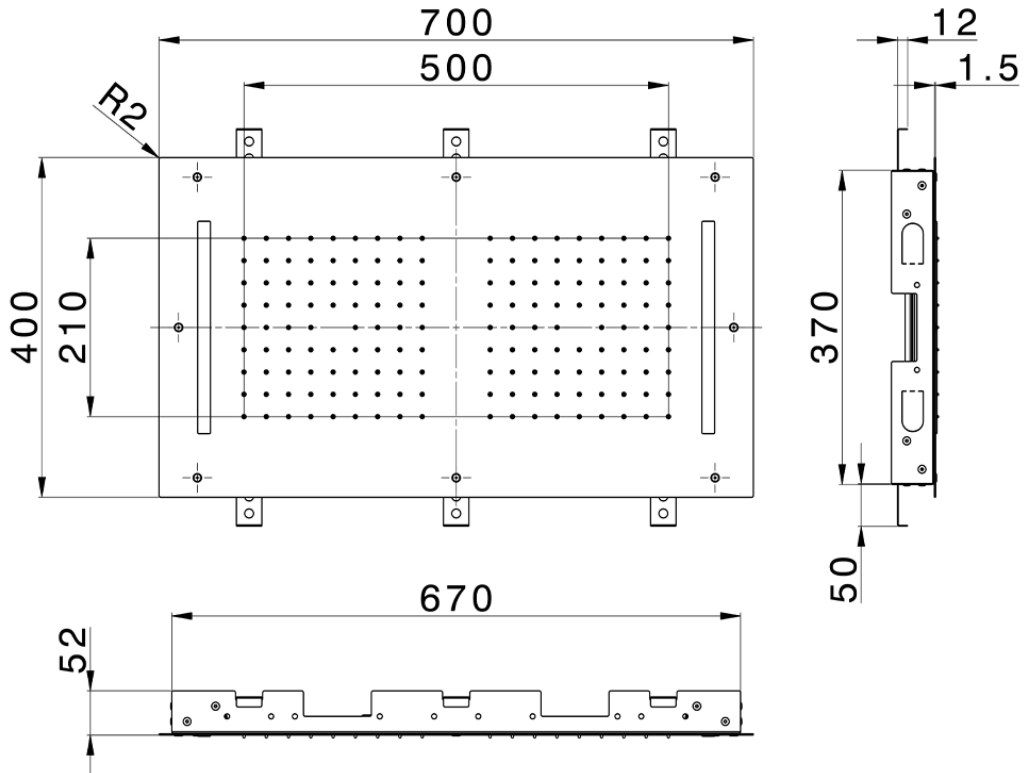

700x400 mm Chromotherapy Ceiling showerhead ZEN_ZS1C0115

ZS1C0115

<https://en.huberitalia.com/700x400-mm-chromotherapy-ceiling-showerhead-zen-zs1c0115>

2024-11-15