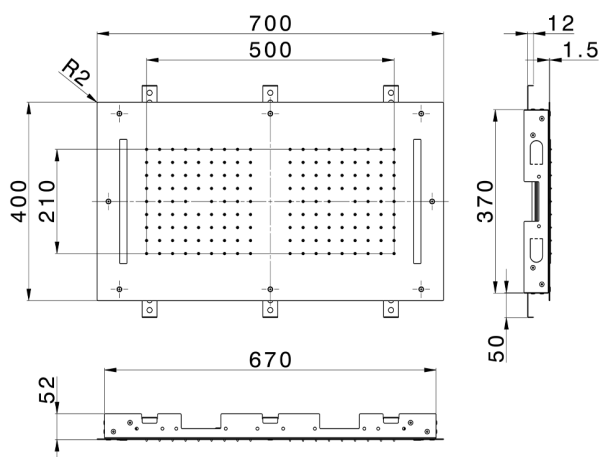

700x400 mm Chromotherapy Ceiling showerhead ZEN_ZS1C0115

MODEL **ZS1C0115**

700x400 mm Chromotherapy Ceiling showerhead, 2 rain, chromotherapy functions, built-in control included, Stainless Steel AISI 304

AVAILABLE FINISHINGS

- **40** 40 Matt Black
- **4Q** 4Q Matt White
- **5G** 5G Rose Gold
- **D1** D1 Brushed Inox
- **D2** D2 Polished Inox

CHARACTERISTICS

2024-11-15