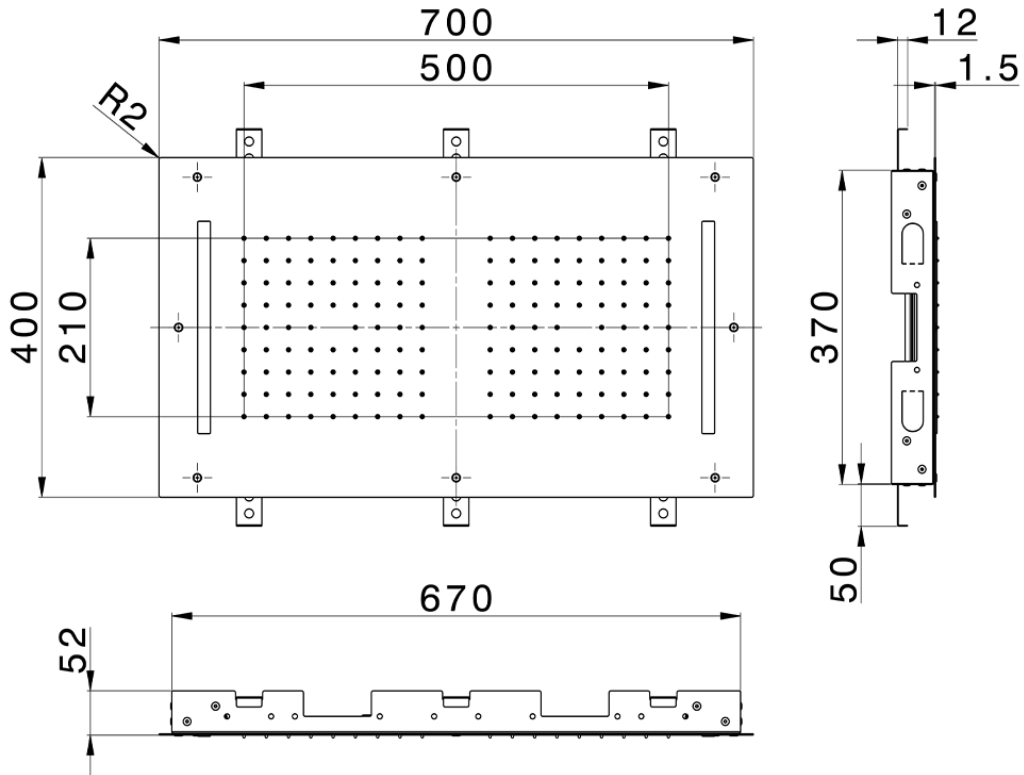

700x400 mm Chromotherapy Ceiling showerhead ZEN_ZS1C0115

ZS1C0115

<https://en.huberitalia.com/700x400-mm-chromotherapy-ceiling-showerhead-zen-zs1c0115>

2024-11-15