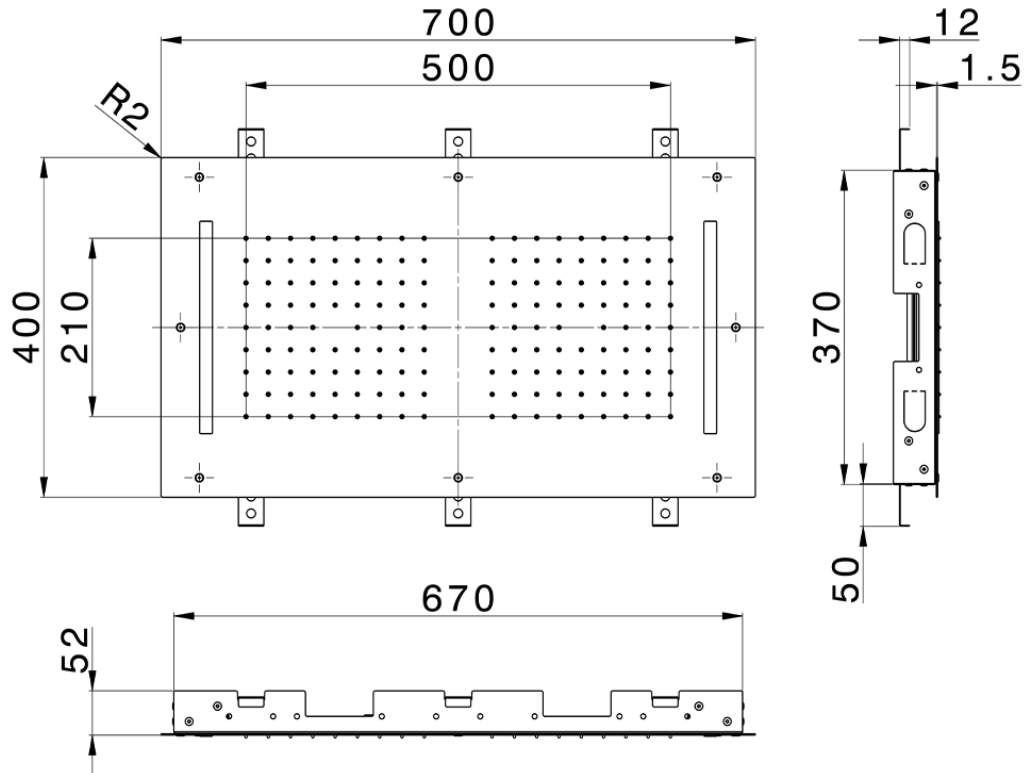

700x400 mm Chromotherapy Ceiling showerhead ZEN_ZS1C0115

ZS1C0115

<https://en.huberitalia.com/700x400-mm-chromotherapy-ceiling-showerhead-zen-zs1c0115>

2024-11-15