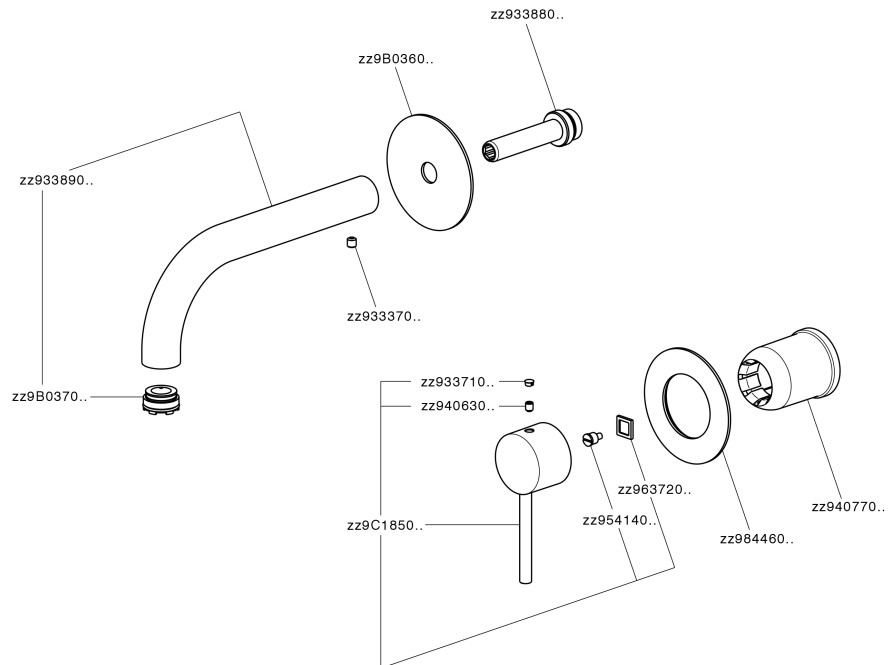

Exposed part for single lever washbasin valve NUOVA KIRUNA_K200551D

K200551D

<https://en.huberitalia.com/exposed-part-for-single-lever-washbasin-valve-nuova-kiruna-k200551d>

Concealed single lever washbasin mixer Easy-Box CONCEALED_ZB002450

ZB002450

<https://en.huberitalia.com/concealed-single-lever-washbasin-mixer-easy-box-concealed-zb002450>

2026-05-25