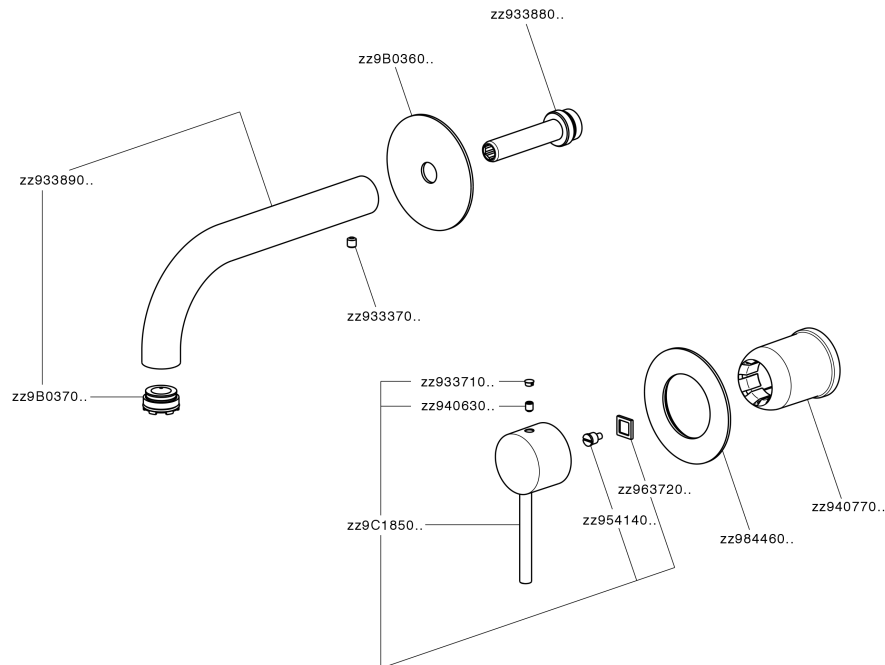

Exposed part for single lever washbasin valve NUOVA KIRUNA_K200551D

K200551D

<https://en.huberitalia.com/exposed-part-for-single-lever-washbasin-valve-nuova-kiruna-k200551d>

Concealed single lever washbasin mixer Easy-Box CONCEALED_ZB002450

ZB002450

<https://en.huberitalia.com/concealed-single-lever-washbasin-mixer-easy-box-concealed-zb002450>

2026-04-09