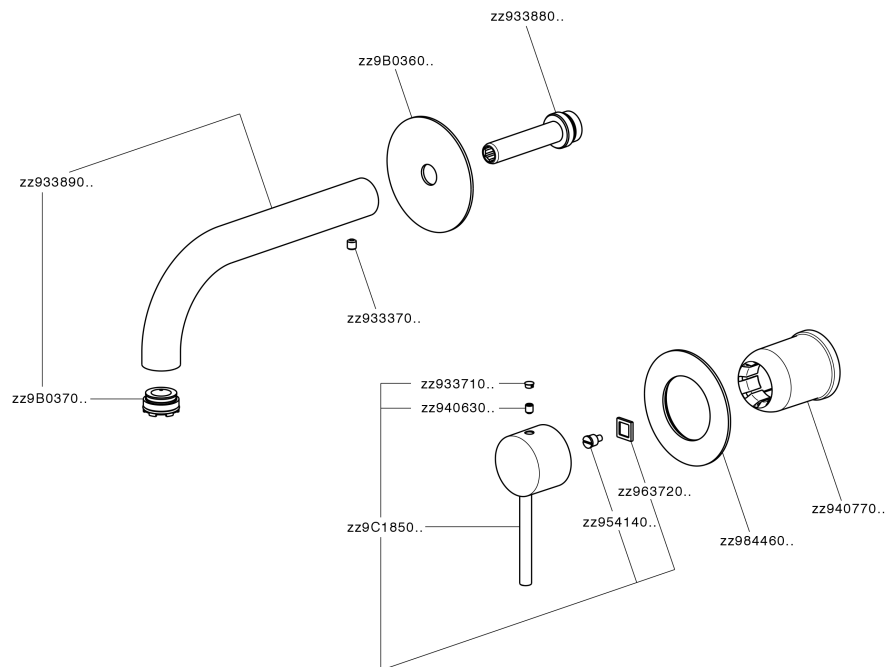

Exposed part for single lever washbasin valve NUOVA KIRUNA_K200551D

K200551D

<https://en.huberitalia.com/exposed-part-for-single-lever-washbasin-valve-nuova-kiruna-k200551d>

Concealed single lever washbasin mixer Easy-Box CONCEALED_ZB002450

ZB002450

<https://en.huberitalia.com/concealed-single-lever-washbasin-mixer-easy-box-concealed-zb002450>

2026-06-26