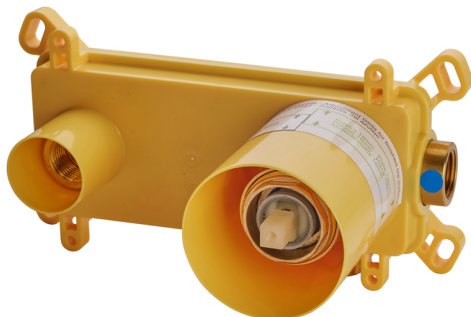

Exposed part for single lever washbasin valve NUOVA KIRUNA_K200551D

MODEL **K200551D**

Exposed part for single lever basin mixer, without concealed part, spout L.200 mm, for item Easy-Box ZB002450 and art. ZB025510

Required concealed parts **ZB002450**

Exposed part for single lever washbasin valve NUOVA KIRUNA_K200551D

K200551D

<https://en.huberitalia.com/exposed-part-for-single-lever-washbasin-valve-nuova-kiruna-k200551d>

Concealed single lever washbasin mixer Easy-Box CONCEALED_ZB002450

MODEL **ZB002450**

Concealed single lever washbasin mixer
Easy-Box, with protection guard box, without trim kit

AVAILABLE FINISHINGS

04 04 Without finishing

CHARACTERISTICS

Installation	Concealed
Cartridge Spare Parts	ZZ95409000
35 mm Cartridge	
Concealed	1

Piastra/Plate/Plaque/Platte/Placa

2-3mm: XX 56-76

10mm: XX 48-68

DeviaStop

The Huber Devia Stop technology allows to adjust the water flow and to direct it to the selected output point (overhead soaker, hand shower, etc).