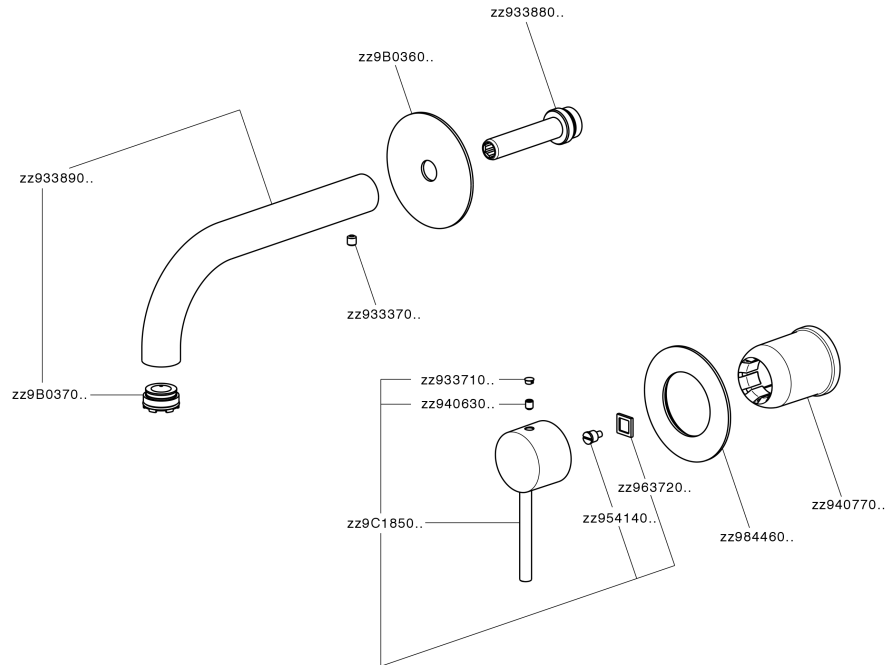

Exposed part for single lever washbasin valve NUOVA KIRUNA_K200551D

MODEL **K200551D**

Exposed part for single lever basin mixer, without concealed part, spout L.200 mm, for item Easy-Box ZB002450 and art. ZB025510

Required concealed parts **ZB002450**

Exposed part for single lever washbasin valve NUOVA KIRUNA_K200551D

K200551D

<https://en.huberitalia.com/exposed-part-for-single-lever-washbasin-valve-nuova-kiruna-k200551d>

Concealed single lever washbasin mixer Easy-Box CONCEALED_ZB002450

MODEL **ZB002450**

Concealed single lever washbasin mixer
Easy-Box, with protection guard box, without trim kit

AVAILABLE FINISHINGS

04 04 Without finishing

CHARACTERISTICS

Installation	Concealed
Cartridge Spare Parts	ZZ95409000
35 mm Cartridge	
Concealed	1

Piastra/Plate/Plaque/Platte/Placa

2-3mm: XX 56-76

10mm: XX 48-68

DeviaStop

The Huber Devia Stop technology allows to adjust the water flow and to direct it to the selected output point (overhead soaker, hand shower, etc).