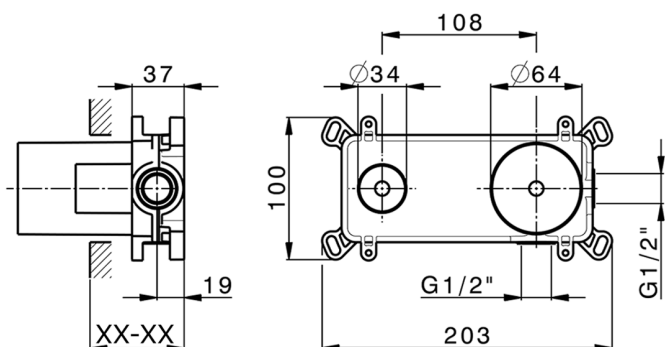

Concealed single lever washbasin mixer Easy-Box CONCEALED_ZB002450

MODEL **ZB002450**

Concealed single lever washbasin mixer
Easy-Box, with protection guard box, without trim kit

AVAILABLE FINISHINGS

04 04 Without finishing

CHARACTERISTICS

Installation	Concealed
Cartridge Spare Parts	ZZ95409000
35 mm Cartridge	
Concealed	1

Piastra/Plate/Plaque/Platte/Placa

2-3mm: XX 56-76

10mm: XX 48-68

DeviaStop

The Huber Devia Stop technology allows to adjust the water flow and to direct it to the selected output point (overhead soaker, hand shower, etc).