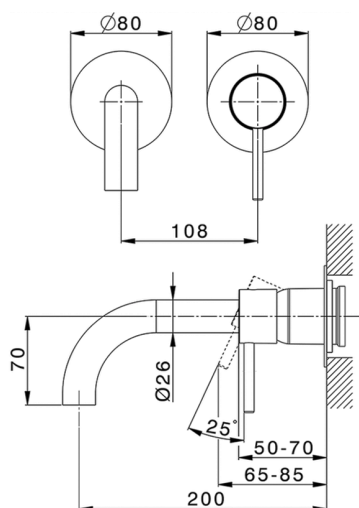

Exposed part for single lever washbasin valve NUOVA KIRUNA_K200551D

MODEL **K200551D**

Exposed part for single lever basin mixer, without concealed part, spout L.200 mm, for item Easy-Box ZB002450 and art. ZB025510

Required concealed parts **ZB002450**

Exposed part for single lever washbasin valve NUOVA KIRUNA_K200551D

K200551D

<https://en.huberitalia.com/exposed-part-for-single-lever-washbasin-valve-nuova-kiruna-k200551d>

Concealed single lever washbasin mixer Easy-Box CONCEALED_ZB002450

MODEL **ZB002450**

Concealed single lever washbasin mixer
Easy-Box, with protection guard box, without trim kit

AVAILABLE FINISHINGS

04 04 Without finishing

CHARACTERISTICS

Installation	Concealed
Cartridge Spare Parts	ZZ95409000
35 mm Cartridge	
Concealed	1

Piastra/Plate/Plaque/Platte/Placa

2-3mm: XX 56-76

10mm: XX 48-68

DeviaStop

The Huber Devia Stop technology allows to adjust the water flow and to direct it to the selected output point (overhead soaker, hand shower, etc).