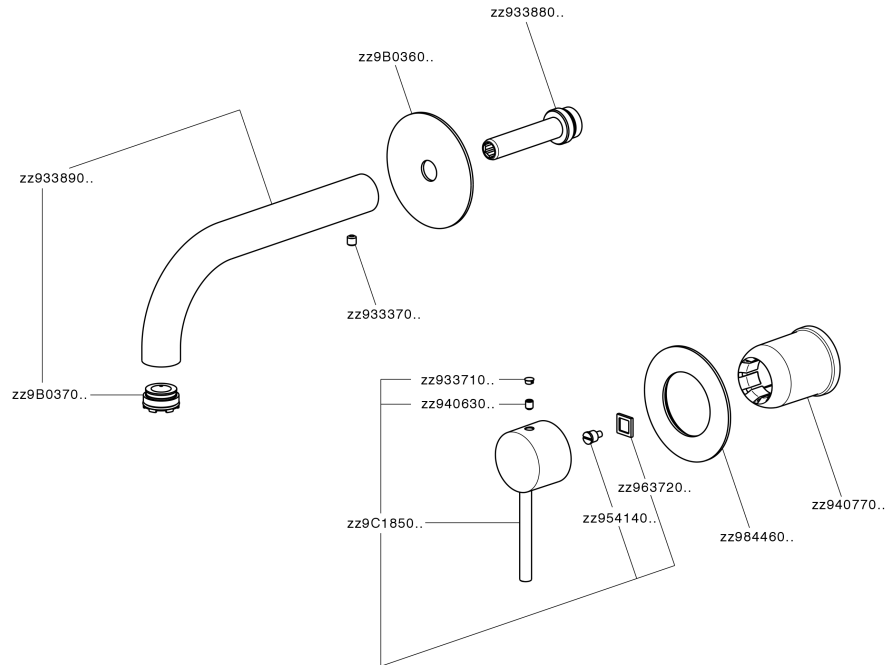

Exposed part for single lever washbasin valve NUOVA KIRUNA_K200551D

K200551D

<https://en.huberitalia.com/exposed-part-for-single-lever-washbasin-valve-nuova-kiruna-k200551d>

Concealed single lever washbasin mixer Easy-Box CONCEALED_ZB002450

ZB002450

<https://en.huberitalia.com/concealed-single-lever-washbasin-mixer-easy-box-concealed-zb002450>

2026-05-25