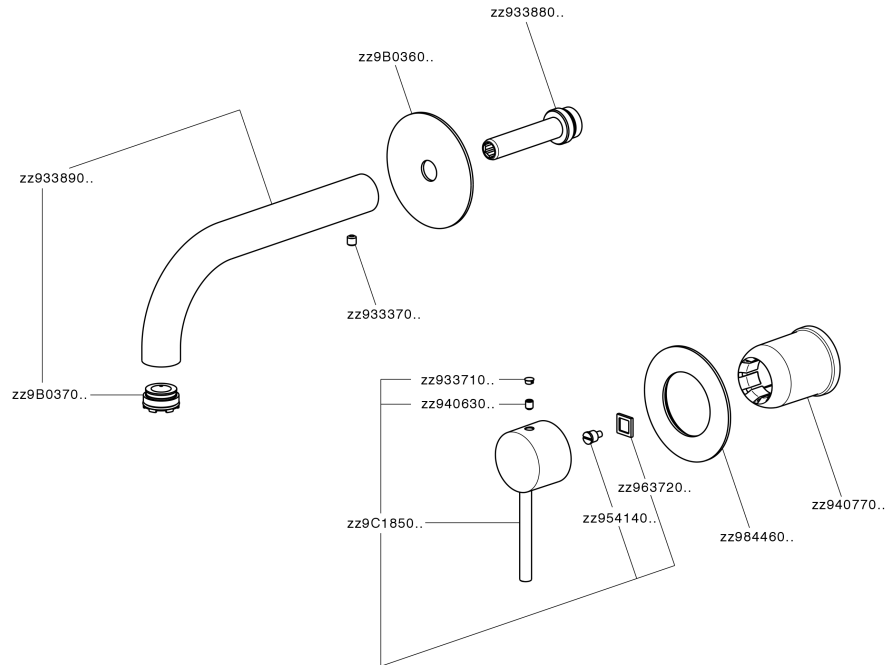

## Exposed part for single lever washbasin valve NUOVA KIRUNA\_K200551D

K200551D

<https://en.huberitalia.com/exposed-part-for-single-lever-washbasin-valve-nuova-kiruna-k200551d>

## Concealed single lever washbasin mixer Easy-Box CONCEALED\_ZB002450

ZB002450

<https://en.huberitalia.com/concealed-single-lever-washbasin-mixer-easy-box-concealed-zb002450>

2026-04-30