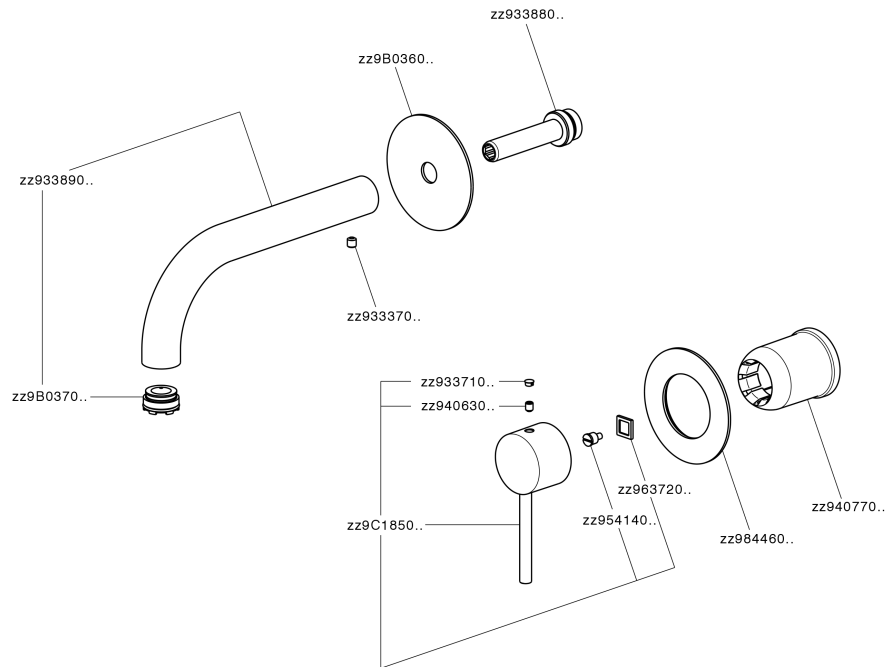

Exposed part for single lever washbasin valve NUOVA KIRUNA_K20051D

K20051D

<https://en.huberitalia.com/exposed-part-for-single-lever-washbasin-valve-nuova-kiruna-k20051d>

Concealed single lever washbasin mixer Easy-Box CONCEALED_ZB002450

ZB002450

<https://en.huberitalia.com/concealed-single-lever-washbasin-mixer-easy-box-concealed-zb002450>

2026-04-06