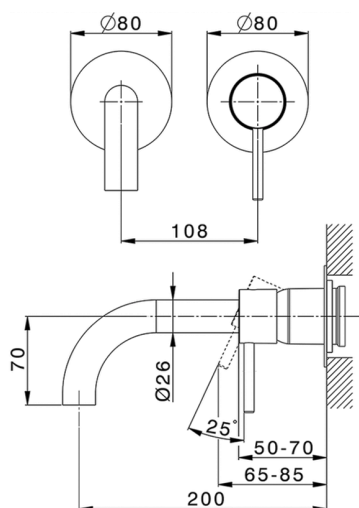

Exposed part for single lever washbasin valve NUOVA KIRUNA_K200551D

MODEL **K200551D**

Exposed part for single lever basin mixer, without concealed part, spout L.200 mm, for item Easy-Box ZB002450 and art. ZB025510

Required concealed parts **ZB002450**

Exposed part for single lever washbasin valve NUOVA KIRUNA_K200551D

K200551D

<https://en.huberitalia.com/exposed-part-for-single-lever-washbasin-valve-nuova-kiruna-k200551d>

Concealed single lever washbasin mixer Easy-Box CONCEALED_ZB002450

MODEL **ZB002450**

Concealed single lever washbasin mixer
Easy-Box, with protection guard box, without trim kit

AVAILABLE FINISHINGS

CHARACTERISTICS

Installation	Concealed
Cartridge Spare Parts	ZZ95409000
35 mm Cartridge	
Concealed	1

Piastra/Plate/Plaque/Platte/Placa

2-3mm: XX 56-76

10mm: XX 48-68

DeviaStop

The Huber Devia Stop technology allows to adjust the water flow and to direct it to the selected output point (overhead soaker, hand shower, etc).