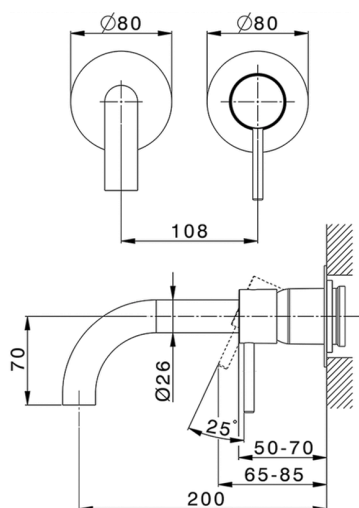

Exposed part for single lever washbasin valve NUOVA KIRUNA_K200551D

MODEL **K200551D**

Exposed part for single lever basin mixer, without concealed part, spout L.200 mm, for item Easy-Box ZB002450 and art. ZB025510

Required concealed parts **ZB002450**

Exposed part for single lever washbasin valve NUOVA KIRUNA_K20051D

K20051D

<https://en.huberitalia.com/exposed-part-for-single-lever-washbasin-valve-nuova-kiruna-k20051d>

Concealed single lever washbasin mixer Easy-Box CONCEALED_ZB002450

MODEL **ZB002450**

Concealed single lever washbasin mixer
Easy-Box, with protection guard box, without trim kit

AVAILABLE FINISHINGS

CHARACTERISTICS

Installation	Concealed
Cartridge Spare Parts	ZZ95409000
35 mm Cartridge	
Concealed	1

Piastra/Plate/Plaque/Platte/Placa

2-3mm: XX 56-76

10mm: XX 48-68

DeviaStop

The Huber Devia Stop technology allows to adjust the water flow and to direct it to the selected output point (overhead soaker, hand shower, etc).