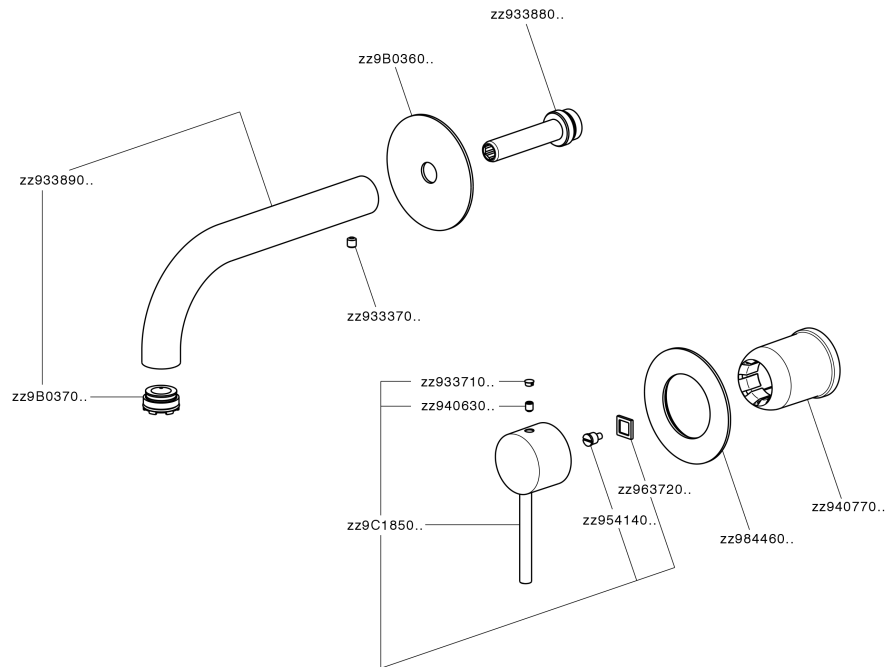

Exposed part for single lever washbasin valve NUOVA KIRUNA_K200551D

MODEL **K200551D**

Exposed part for single lever basin mixer, without concealed part, spout L.200 mm, for item Easy-Box ZB002450 and art. ZB025510

Required concealed parts **ZB002450**

Exposed part for single lever washbasin valve NUOVA KIRUNA_K200551D

K200551D

<https://en.huberitalia.com/exposed-part-for-single-lever-washbasin-valve-nuova-kiruna-k200551d>

Concealed single lever washbasin mixer Easy-Box CONCEALED_ZB002450

MODEL **ZB002450**

Concealed single lever washbasin mixer
Easy-Box, with protection guard box, without trim kit

AVAILABLE FINISHINGS

CHARACTERISTICS

Installation	Concealed
Cartridge Spare Parts	ZZ95409000
35 mm Cartridge	
Concealed	1

Piastra/Plate/Plaque/Platte/Placa

2-3mm: XX 56-76

10mm: XX 48-68

DeviaStop

The Huber Devia Stop technology allows to adjust the water flow and to direct it to the selected output point (overhead soaker, hand shower, etc).