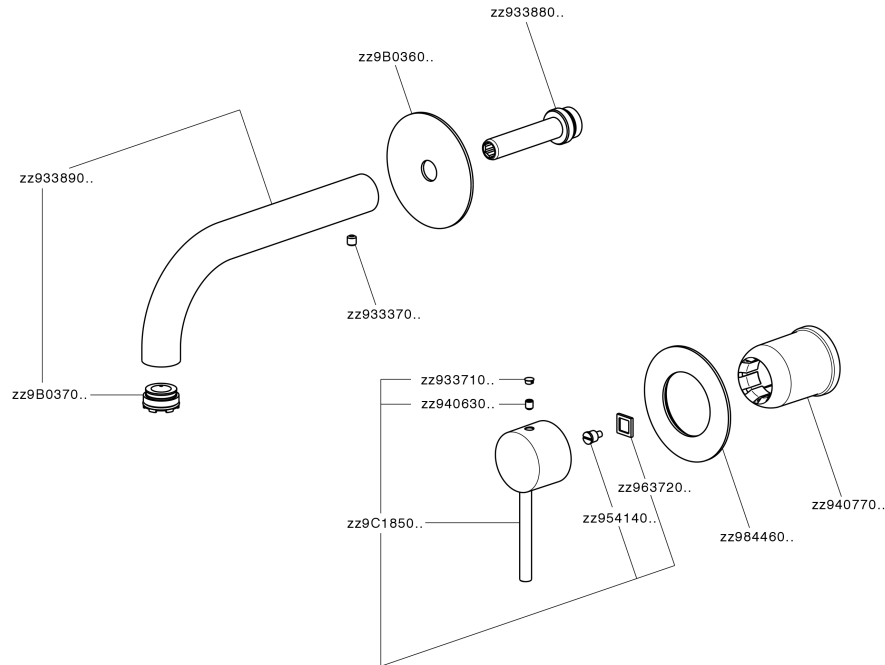

Exposed part for single lever washbasin valve NUOVA KIRUNA_K200551D

MODEL **K200551D**

Exposed part for single lever basin mixer, without concealed part, spout L.200 mm, for item Easy-Box ZB002450 and art. ZB025510

Required concealed parts **ZB002450**

Exposed part for single lever washbasin valve NUOVA KIRUNA_K20051D

K20051D

<https://en.huberitalia.com/exposed-part-for-single-lever-washbasin-valve-nuova-kiruna-k20051d>

Concealed single lever washbasin mixer Easy-Box CONCEALED_ZB002450

MODEL **ZB002450**

Concealed single lever washbasin mixer
Easy-Box, with protection guard box, without trim kit

AVAILABLE FINISHINGS

CHARACTERISTICS

Installation	Concealed
Cartridge Spare Parts	ZZ95409000
35 mm Cartridge	
Concealed	1

Piastra/Plate/Plaque/Platte/Placa

2-3mm: XX 56-76

10mm: XX 48-68

DeviaStop

The Huber Devia Stop technology allows to adjust the water flow and to direct it to the selected output point (overhead soaker, hand shower, etc).