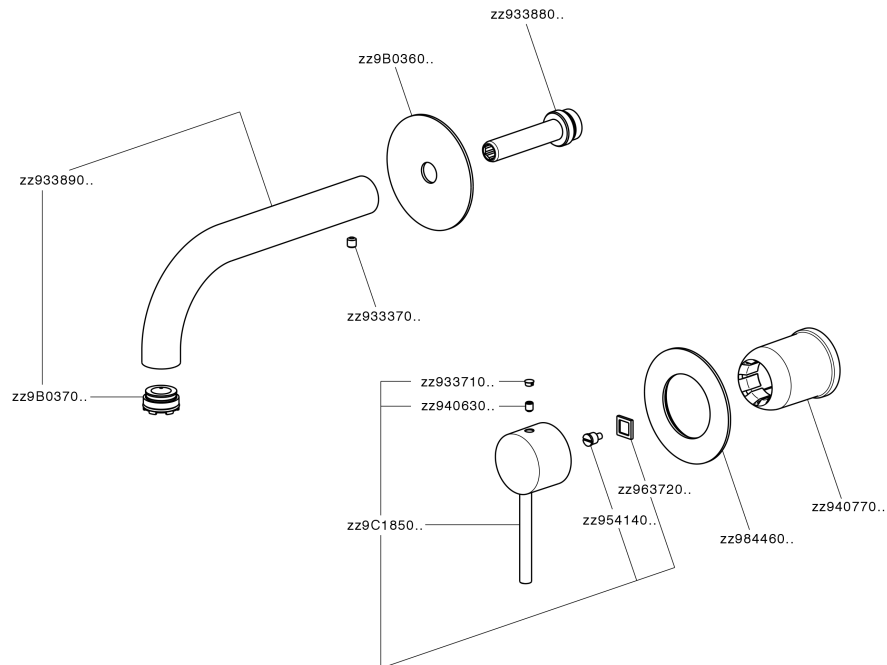

## Exposed part for single lever washbasin valve NUOVA KIRUNA\_K200551D

K200551D

<https://en.huberitalia.com/exposed-part-for-single-lever-washbasin-valve-nuova-kiruna-k200551d>

## Concealed single lever washbasin mixer Easy-Box CONCEALED\_ZB002450

ZB002450

<https://en.huberitalia.com/concealed-single-lever-washbasin-mixer-easy-box-concealed-zb002450>

2026-04-09