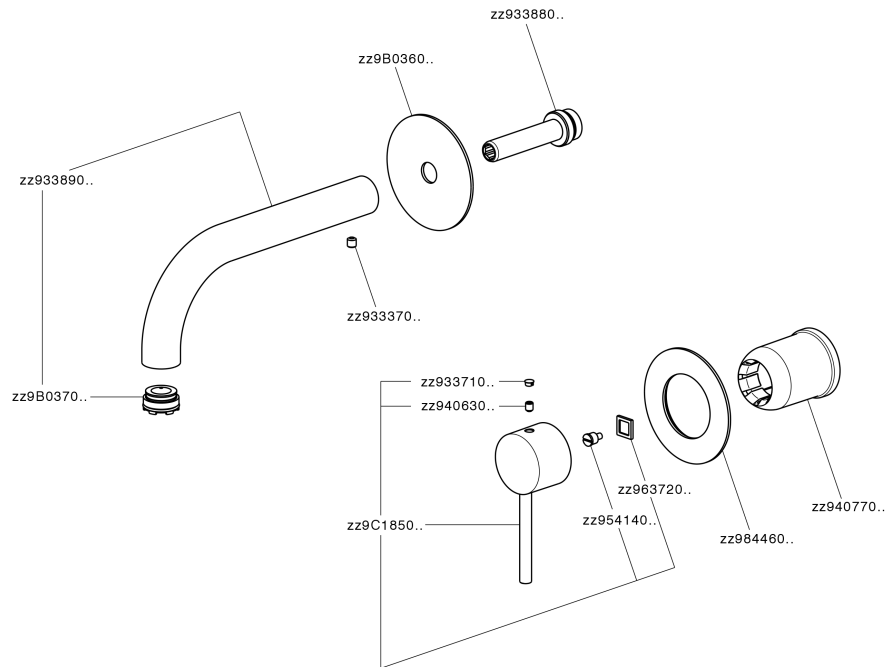

Exposed part for single lever washbasin valve NUOVA KIRUNA_K20051D

K20051D

<https://en.huberitalia.com/exposed-part-for-single-lever-washbasin-valve-nuova-kiruna-k20051d>

Concealed single lever washbasin mixer Easy-Box CONCEALED_ZB002450

ZB002450

<https://en.huberitalia.com/concealed-single-lever-washbasin-mixer-easy-box-concealed-zb002450>

2026-05-02