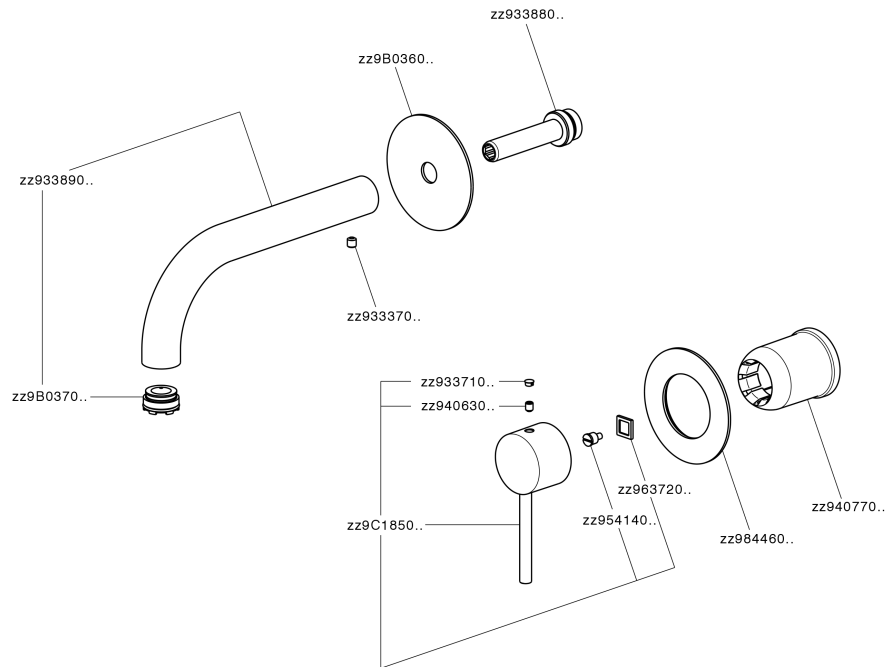

Exposed part for single lever washbasin valve NUOVA KIRUNA_K20051D

K20051D

<https://en.huberitalia.com/exposed-part-for-single-lever-washbasin-valve-nuova-kiruna-k20051d>

Concealed single lever washbasin mixer Easy-Box CONCEALED_ZB002450

ZB002450

<https://en.huberitalia.com/concealed-single-lever-washbasin-mixer-easy-box-concealed-zb002450>

2026-06-26