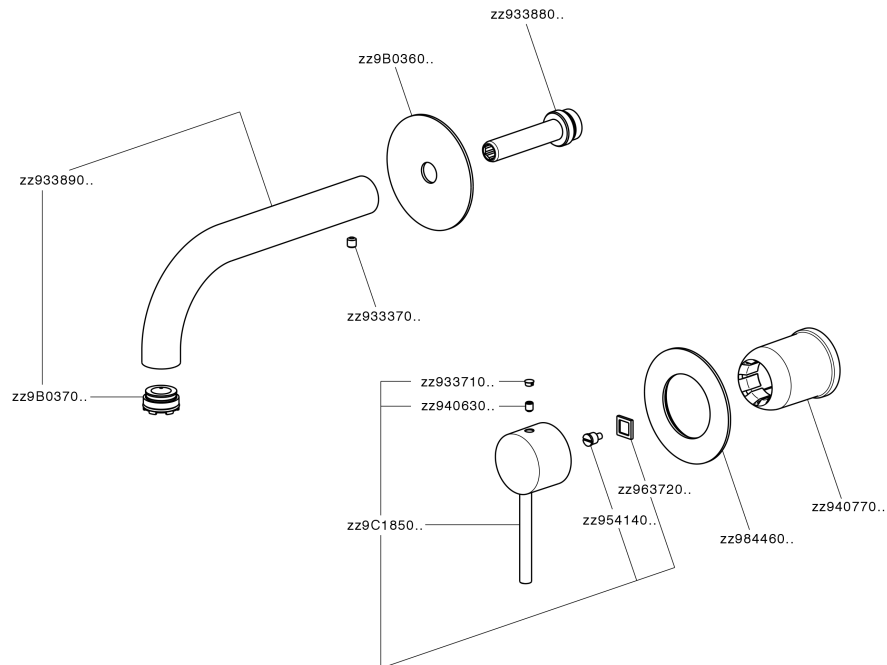

## Exposed part for single lever washbasin valve NUOVA KIRUNA\_K200551D

K200551D

<https://en.huberitalia.com/exposed-part-for-single-lever-washbasin-valve-nuova-kiruna-k200551d>

## Concealed single lever washbasin mixer Easy-Box CONCEALED\_ZB002450

ZB002450

<https://en.huberitalia.com/concealed-single-lever-washbasin-mixer-easy-box-concealed-zb002450>

2026-04-08