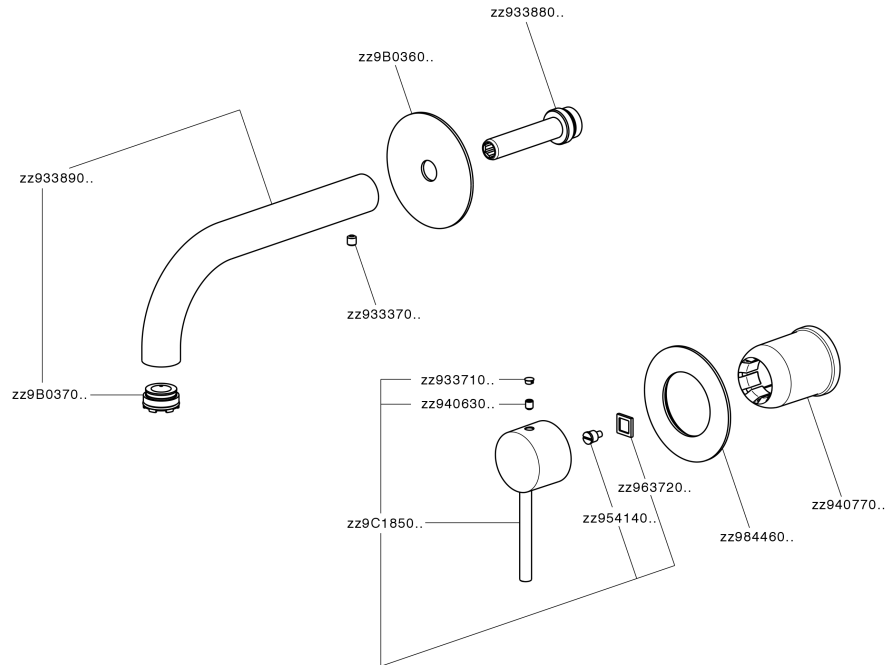

Exposed part for single lever washbasin valve NUOVA KIRUNA_K200551D

MODEL **K200551D**

Exposed part for single lever basin mixer, without concealed part, spout L.200 mm, for item Easy-Box ZB002450 and art. ZB025510

Exposed part for single lever washbasin valve NUOVA KIRUNA_K20051D

K20051D

<https://en.huberitalia.com/exposed-part-for-single-lever-washbasin-valve-nuova-kiruna-k20051d>

Concealed single lever washbasin mixer Easy-Box CONCEALED_ZB002450

MODEL **ZB002450**

Concealed single lever washbasin mixer
Easy-Box, with protection guard box, without trim kit

AVAILABLE FINISHINGS

CHARACTERISTICS

Installation	Concealed
Cartridge Spare Parts	ZZ95409000
35 mm Cartridge	
Concealed	1

Piastra/Plate/Plaque/Platte/Placa

2-3mm: XX 56-76

10mm: XX 48-68

DeviaStop

The Huber Devia Stop technology allows to adjust the water flow and to direct it to the selected output point (overhead soaker, hand shower, etc).