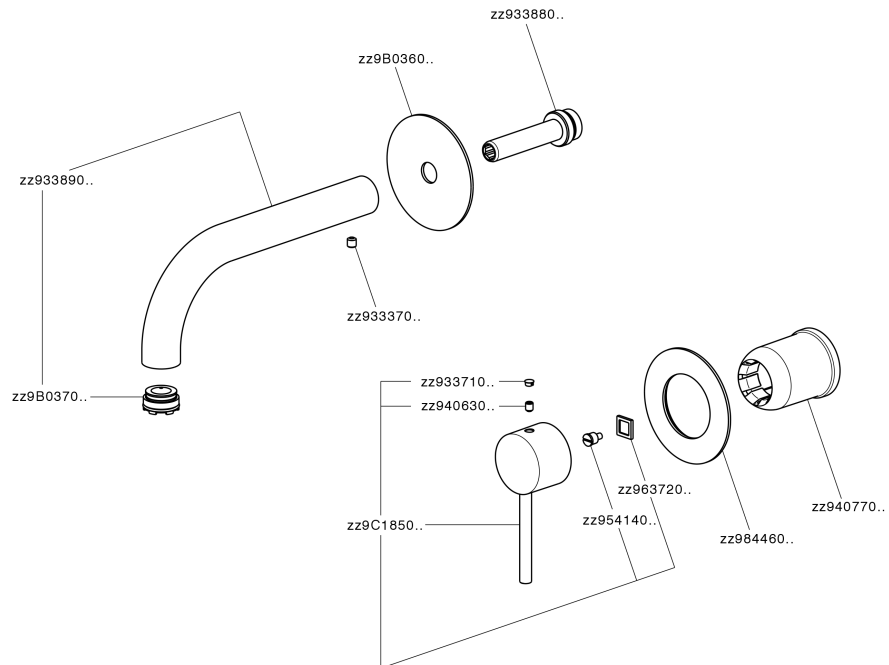

Exposed part for single lever washbasin valve NUOVA KIRUNA_K200551D

MODEL **K200551D**

Exposed part for single lever basin mixer, without concealed part, spout L.200 mm, for item Easy-Box ZB002450 and art. ZB025510

Required concealed parts **ZB002450**

Exposed part for single lever washbasin valve NUOVA KIRUNA_K20051D

K20051D

<https://en.huberitalia.com/exposed-part-for-single-lever-washbasin-valve-nuova-kiruna-k20051d>

Concealed single lever washbasin mixer Easy-Box CONCEALED_ZB002450

MODEL **ZB002450**

Concealed single lever washbasin mixer
Easy-Box, with protection guard box, without trim kit

AVAILABLE FINISHINGS

CHARACTERISTICS

Installation	Concealed
Cartridge Spare Parts	ZZ95409000
35 mm Cartridge	
Concealed	1

Piastra/Plate/Plaque/Platte/Placa

2-3mm: XX 56-76

10mm: XX 48-68

DeviaStop

The Huber Devia Stop technology allows to adjust the water flow and to direct it to the selected output point (overhead soaker, hand shower, etc).