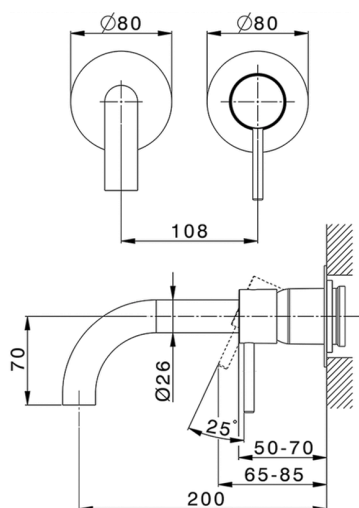

Exposed part for single lever washbasin valve NUOVA KIRUNA_K200551D

MODEL **K200551D**

Exposed part for single lever basin mixer, without concealed part, spout L.200 mm, for item Easy-Box ZB002450 and art. ZB025510

Exposed part for single lever washbasin valve NUOVA KIRUNA_K20051D

K20051D

<https://en.huberitalia.com/exposed-part-for-single-lever-washbasin-valve-nuova-kiruna-k20051d>

Concealed single lever washbasin mixer Easy-Box CONCEALED_ZB002450

MODEL **ZB002450**

Concealed single lever washbasin mixer
Easy-Box, with protection guard box, without trim kit

AVAILABLE FINISHINGS

CHARACTERISTICS

Installation	Concealed
Cartridge Spare Parts	ZZ95409000
35 mm Cartridge	
Concealed	1

Piastra/Plate/Plaque/Platte/Placa

2-3mm: XX 56-76

10mm: XX 48-68

DeviaStop

The Huber Devia Stop technology allows to adjust the water flow and to direct it to the selected output point (overhead soaker, hand shower, etc).