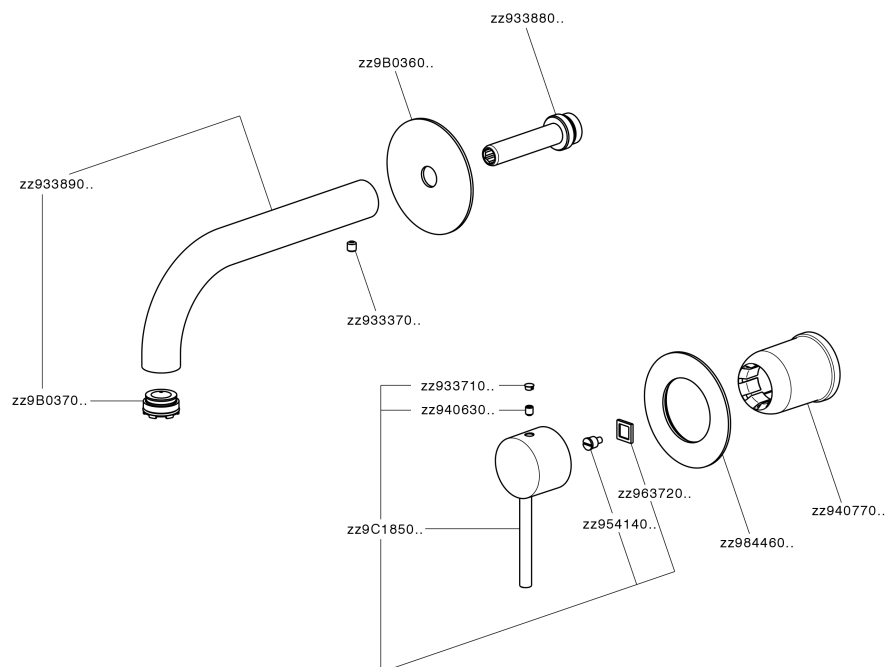

## Exposed part for single lever washbasin valve NUOVA KIRUNA\_K200551D

MODEL **K200551D**

Exposed part for single lever basin mixer, without concealed part, spout L.200 mm, for item Easy-Box ZB002450 and art. ZB025510

## Exposed part for single lever washbasin valve NUOVA KIRUNA\_K200551D

K200551D

<https://en.huberitalia.com/exposed-part-for-single-lever-washbasin-valve-nuova-kiruna-k200551d>

## Concealed single lever washbasin mixer Easy-Box CONCEALED\_ZB002450

MODEL **ZB002450**

Concealed single lever washbasin mixer  
Easy-Box, with protection guard box, without trim kit

AVAILABLE FINISHINGS

CHARACTERISTICS

Installation	<b>Concealed</b>
Cartridge Spare Parts	<b>ZZ95409000</b>
<b>35 mm Cartridge</b>	
Concealed	<b>1</b>

Piastra/Plate/Plaque/Platte/Placa

2-3mm: XX 56-76

10mm: XX 48-68