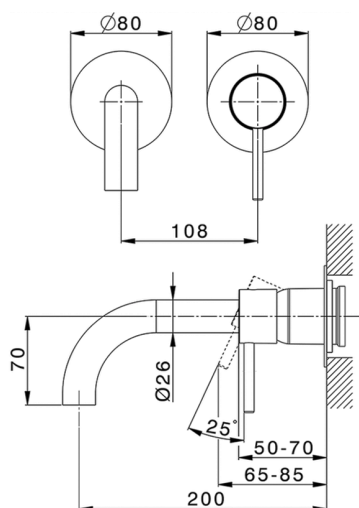

## Exposed part for single lever washbasin valve NUOVA KIRUNA\_K200551D

MODEL **K200551D**

Exposed part for single lever basin mixer, without concealed part, spout L.200 mm, for item Easy-Box ZB002450 and art. ZB025510

## Exposed part for single lever washbasin valve NUOVA KIRUNA\_K200551D

K200551D

<https://en.huberitalia.com/exposed-part-for-single-lever-washbasin-valve-nuova-kiruna-k200551d>

CHARACTERISTICS

Installation	<b>Concealed</b>
Cartridge Spare Parts	<b>ZZ95409000</b>
<b>35 mm Cartridge</b>	
Concealed	<b>1</b>

Piastra/Plate/Plaque/Platte/Placa

2-3mm: XX 56-76

10mm: XX 48-68