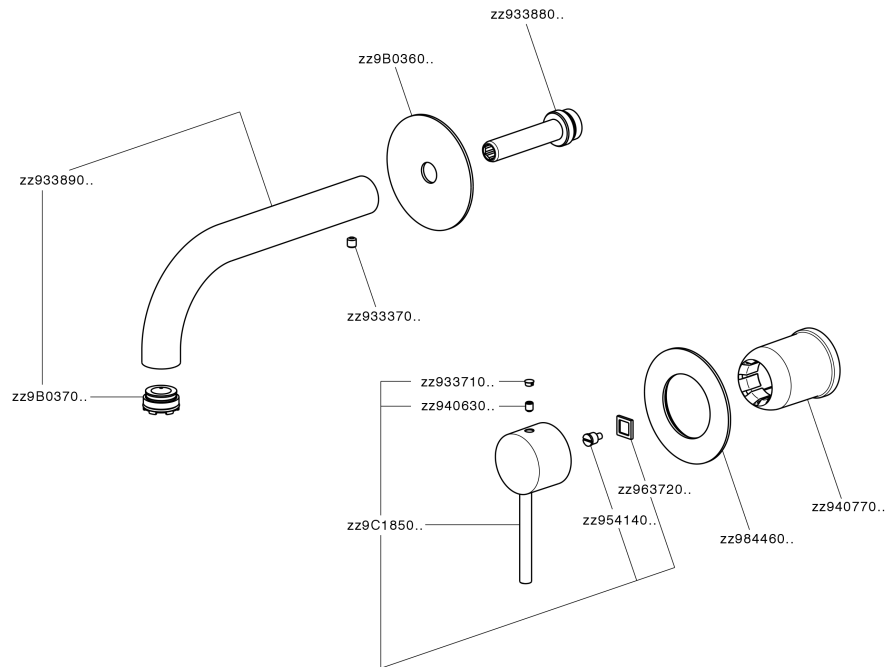

## Exposed part for single lever washbasin valve NUOVA KIRUNA\_K200551D

MODEL **K200551D**

Exposed part for single lever basin mixer, without concealed part, spout L.200 mm, for item Easy-Box ZB002450 and art. ZB025510

## Exposed part for single lever washbasin valve NUOVA KIRUNA\_K200551D

K200551D

<https://en.huberitalia.com/exposed-part-for-single-lever-washbasin-valve-nuova-kiruna-k200551d>

## Concealed single lever washbasin mixer Easy-Box CONCEALED\_ZB002450

MODEL **ZB002450**

Concealed single lever washbasin mixer  
Easy-Box, with protection guard box, without trim kit

AVAILABLE FINISHINGS

CHARACTERISTICS

Installation	<b>Concealed</b>
Cartridge Spare Parts	<b>ZZ95409000</b>
<b>35 mm Cartridge</b>	
Concealed	<b>1</b>

Piastra/Plate/Plaque/Platte/Placa

2-3mm: XX 56-76

10mm: XX 48-68