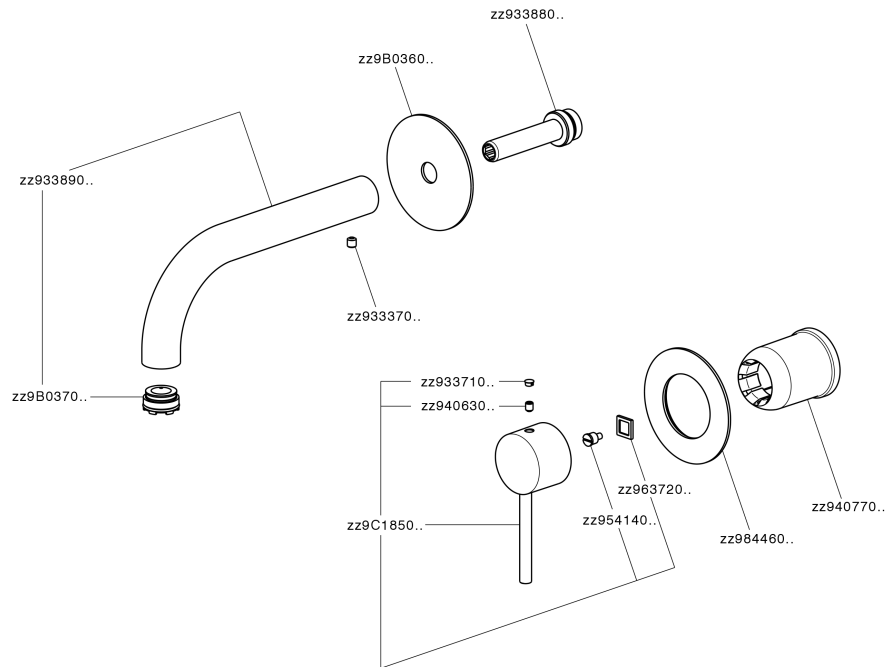

## Exposed part for single lever washbasin valve NUOVA KIRUNA\_K200551D

K200551D

<https://en.huberitalia.com/exposed-part-for-single-lever-washbasin-valve-nuova-kiruna-k200551d>

## Concealed single lever washbasin mixer Easy-Box CONCEALED\_ZB002450

ZB002450

<https://en.huberitalia.com/concealed-single-lever-washbasin-mixer-easy-box-concealed-zb002450>

2026-04-30