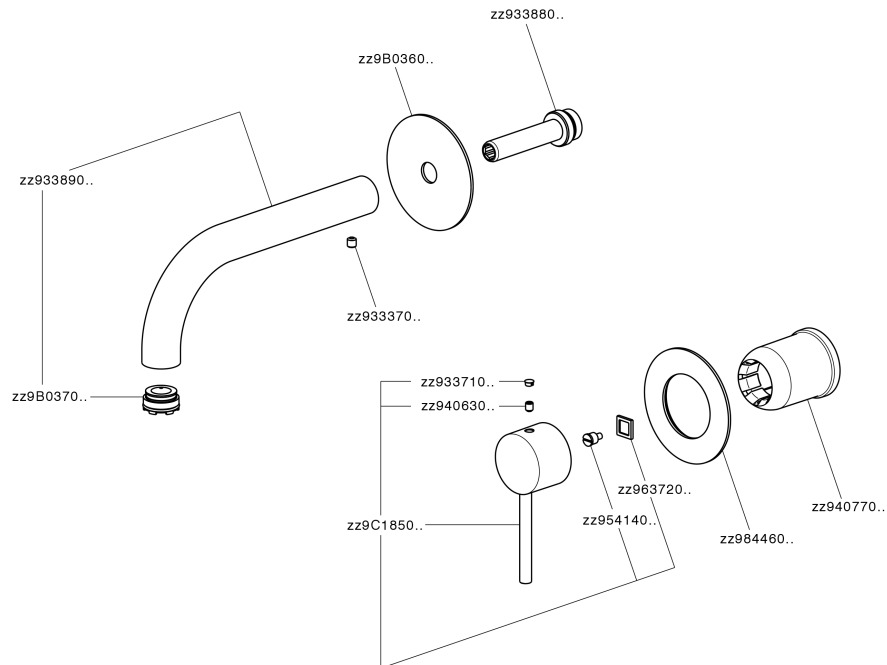

Exposed part for single lever washbasin valve NUOVA KIRUNA_K200551D

MODEL **K200551D**

Exposed part for single lever basin mixer, without concealed part, spout L.200 mm, for item Easy-Box ZB002450 and art. ZB025510

Required concealed parts **ZB002450**

Exposed part for single lever washbasin valve NUOVA KIRUNA_K200551D

K200551D

<https://en.huberitalia.com/exposed-part-for-single-lever-washbasin-valve-nuova-kiruna-k200551d>

Concealed single lever washbasin mixer Easy-Box CONCEALED_ZB002450

MODEL **ZB002450**

Concealed single lever washbasin mixer
Easy-Box, with protection guard box, without trim kit

AVAILABLE FINISHINGS

CHARACTERISTICS

Installation	Concealed
Cartridge Spare Parts	ZZ95409000
35 mm Cartridge	
Concealed	1

Piastra/Plate/Plaque/Platte/Placa

2-3mm: XX 56-76

10mm: XX 48-68

DeviaStop

The Huber Devia Stop technology allows to adjust the water flow and to direct it to the selected output point (overhead soaker, hand shower, etc).