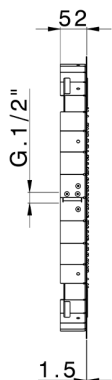

Ø 550 mm Chromotherapy Ceiling showerhead ZEN_ZS1C0030

MODEL **ZS1C0030**

Ø 550 mm Chromotherapy Ceiling showerhead, rain, chromotherapy functions, with remote control included, Stainless Steel AISI 304

AVAILABLE FINISHINGS

-  **40** 40 Matt Black
-  **4Q** 4Q Matt White
-  **5G** 5G Rose Gold
-  **D1** D1 Brushed Inox
-  **D2** D2 Polished Inox

CHARACTERISTICS

2024-11-15