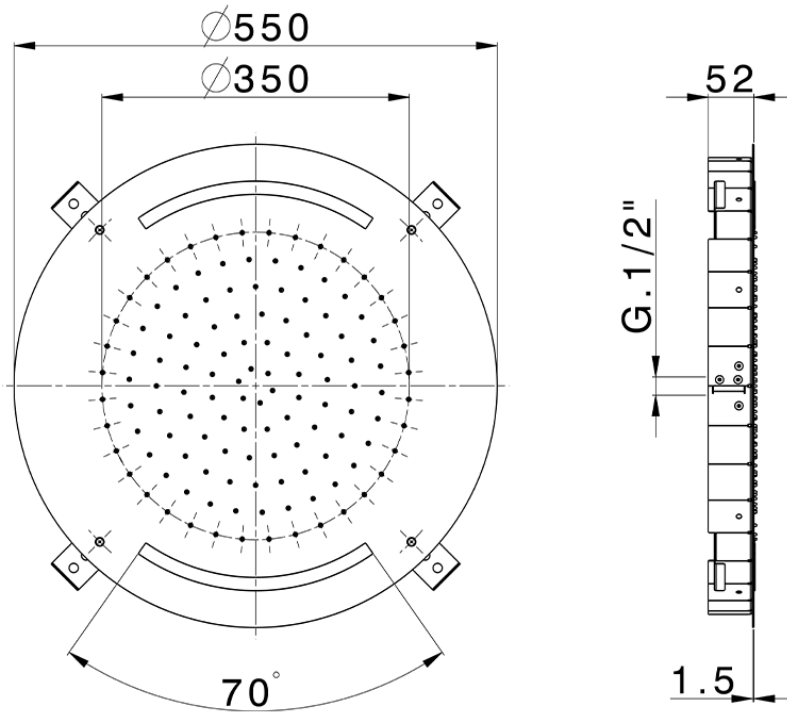

Ø 550 mm Chromotherapy Ceiling showerhead ZEN_ZS1C0030

ZS1C0030

<https://en.huberitalia.com/o-550-mm-chromotherapy-ceiling-showerhead-zen-zs1c0030>

2024-11-15