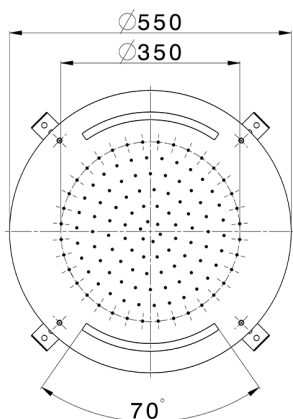

Ø 550 mm Chromotherapy Ceiling showerhead ZEN_ZS1C0030

MODEL **ZS1C0030**

Ø 550 mm Chromotherapy Ceiling showerhead, rain, chromotherapy functions, with remote control included, Stainless Steel AISI 304

AVAILABLE FINISHINGS

- **40** 40 Matt Black
- **4Q** 4Q Matt White
- **5G** 5G Rose Gold
- **D1** D1 Brushed Inox
- **D2** D2 Polished Inox

CHARACTERISTICS

2024-11-15