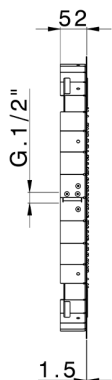

Ø 550 mm Chromotherapy Ceiling showerhead ZEN_ZS1C0030

MODEL **ZS1C0030**

Ø 550 mm Chromotherapy Ceiling showerhead, rain, chromotherapy functions, with remote control included, Stainless Steel AISI 304

AVAILABLE FINISHINGS

- **40** 40 Matt Black
- **4Q** 4Q Matt White
- **5G** 5G Rose Gold
- **D1** D1 Brushed Inox
- **D2** D2 Polished Inox

CHARACTERISTICS

2024-11-15