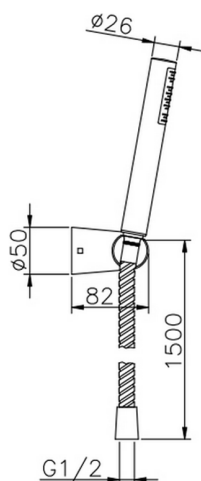

Shower set SHOWER_SS018230

MODEL **SS018230**

Shower set, Wall mounted adjustable handshower bracket, ABS 26 mm one spray handshower, 150 cm Brass flexible hose

AVAILABLE FINISHINGS

CHARACTERISTICS

2024-09-19