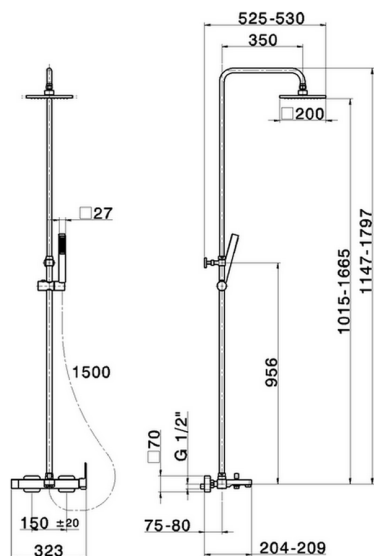

## 3-function single lever bath set DADO\_DD004120

MODEL **DD004120**

3-function single lever bath set, 2-outlet devia stop, adjustable riser column, sliding shower bracket, ABS 27x27mm one spray minimalist square handshower, 200x200 mm ABS square showerhead, 150 cm smooth SILVERFLEX Flexible Hose

AVAILABLE FINISHINGS

CHARACTERISTICS

Cartridge Spare Parts **ZZ95409000**

**35 mm Cartridge**

### EcoStop

EcoStop feature limits water flow to approximately 50% of maximum output with one point of resistance on setting. Push slightly past the middle stop only when full water output is required. This will save water up to 50%.