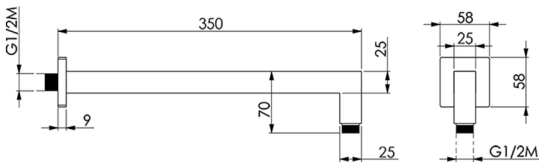

Shower arm SHOWER_SS013330

MODEL **SS013330**

Shower arm, 25x25x350 mm, Brass

AVAILABLE FINISHINGS

-  **21** 21 Chrome
-  **2B** 2B Polished Nickel
-  **2F** 2F Brushed Nickel
-  **40** 40 Matt Black
-  **4Q** 4Q Matt White