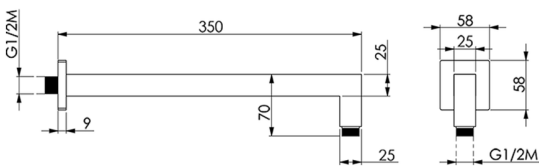

Shower arm SHOWER_SS013330

MODEL **SS013330**

Shower arm, 25x25x350 mm, Brass

AVAILABLE FINISHINGS

-  **21** 21 Chrome
-  **2B** 2B Polished Nickel
-  **2F** 2F Brushed Nickel
-  **40** 40 Matt Black
-  **4Q** 4Q Matt White