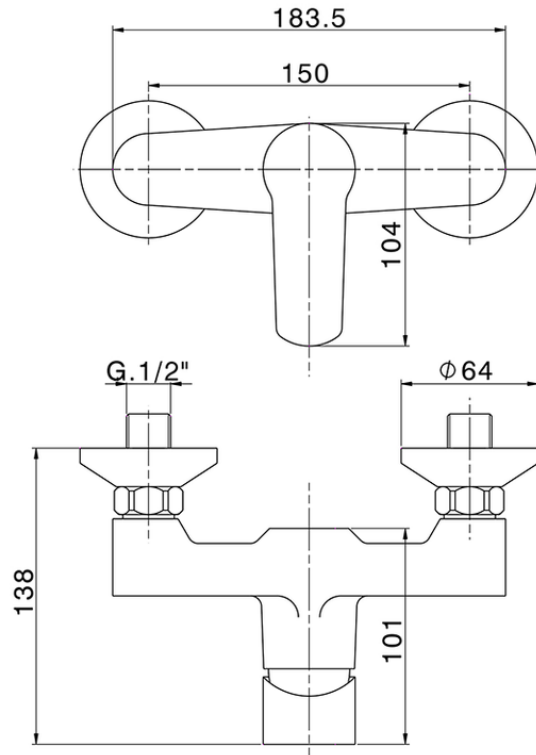

Single lever shower mixer SATURNO_SN000444

SN000444

<https://en.huberitalia.com/single-lever-shower-mixer-saturno-sn000444>

2024-11-23